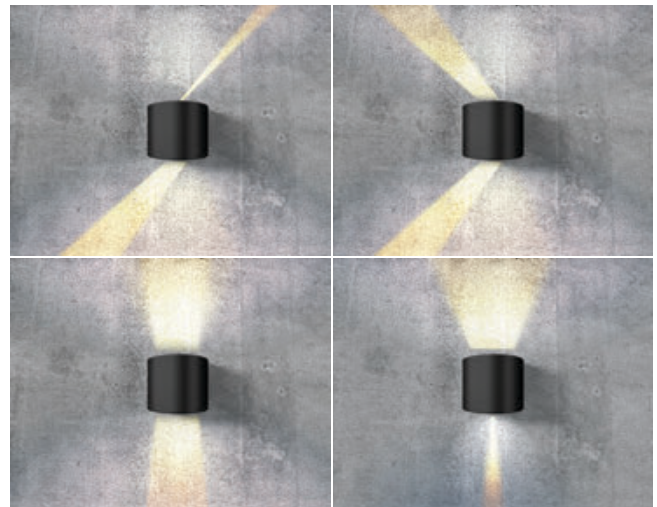

LETICIA 2 LED IP54

Outdoor lamps

101

FOUR ADJUSTABLE LIGHT ANGLE

LETICIA 2 LED

LED integrated

voltage: 230V

LED 2x3W 400lm 3000K

IP54

technical specification

installation place

COLOUR / NEW INDEX NO.

- BLACK (BK) **AZ4469**
- DARK GREY (DGR) **AZ2189**
- WHITE (WH) **AZ2190**