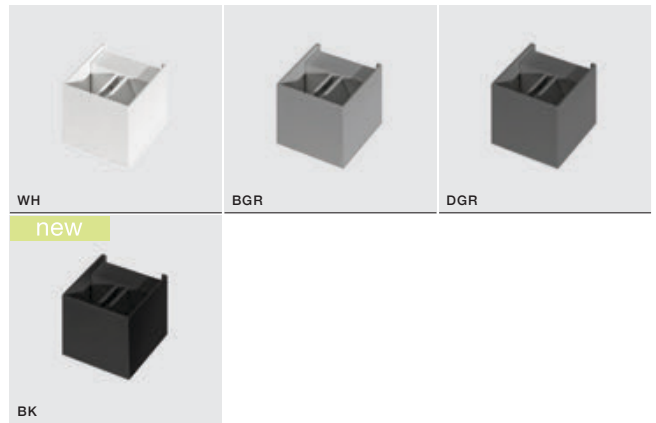

## GAMBINO 1 3000K / 4000K

LED integrated

voltage: 230V	LED 2x3W 500lm 3000K	<b>LED</b>
IP54	LED 2x3W 500lm 4000K	
technical specification	installation place	