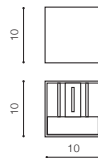

### FOUR ADJUSTABLE LIGHT ANGLE

TILT 90°