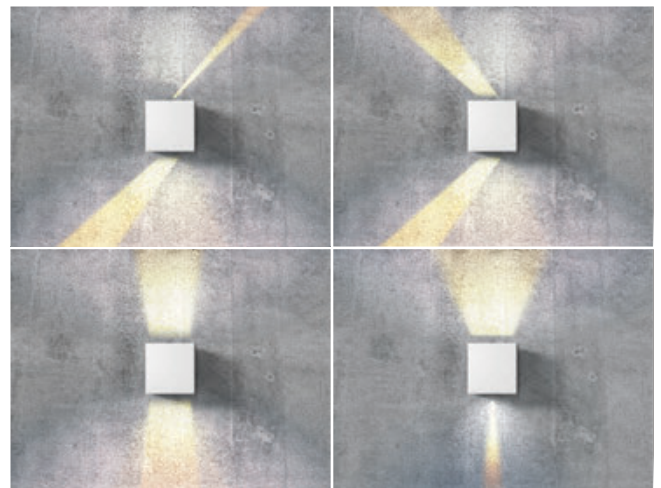

## GAMBINO 1 3000K / 4000K

LED integrated

voltage: 230V	LED 2x3W 500lm 3000K	<b>LED</b>
IP54	LED 2x3W 500lm 4000K	
technical specification	installation place	

### COLOUR / NEW INDEX NO.

- 3000K WHITE (WH) . . . . . **AZ0950**
- 3000K BRIGHT GREY (BGR) . . . . . **AZ0958**
- 3000K DARK GREY (DGR) . . . . . **AZ0957**
- 3000K BLACK (BK) . . . . . **AZ4148**
- 4000K BLACK (BK) . . . . . **AZ4470**
- 4000K DARK GREY (DGR) . . . . . **AZ4471**
- 4000K WHITE (WH) . . . . . **AZ4472**

### FOUR ADJUSTABLE LIGHT ANGLE

TILT 90°