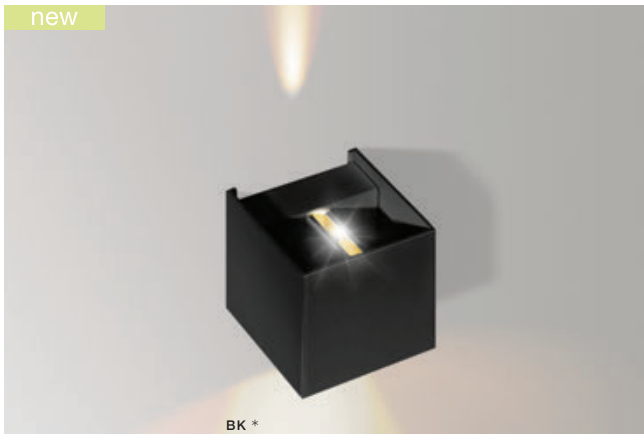

# GAMBINO IP54

Outdoor lamps

## GAMBINO 1 3000K / 4000K

LED integrated

voltage: 230V	LED 2x3W 500lm 3000K	<b>LED</b>
IP54	LED 2x3W 500lm 4000K	
technical specification	installation place	

### COLOUR / NEW INDEX NO.

- 3000K WHITE (WH) . . . . . **AZ0950**
- 3000K BRIGHT GREY (BGR) . . . . . **AZ0958**
- 3000K DARK GREY (DGR) . . . . . **AZ0957**
- 3000K BLACK (BK) . . . . . **AZ4148**
- 4000K BLACK (BK) . . . . . **AZ4470**
- 4000K DARK GREY (DGR) . . . . . **AZ4471**
- 4000K WHITE (WH) . . . . . **AZ4472**

### FOUR ADJUSTABLE LIGHT ANGLE

TILT 90°