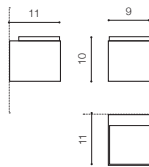

ARBAX 2

LED integrated

voltage: 230V	LED 12W 1000lm 3000K	
IP54		
technical specification	installation place	

COLOUR / NEW INDEX NO.

DARK GREY (DGR) **AZ4342**