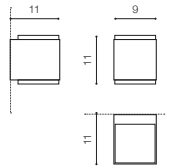

* - EXPLANATION SHORTCUT PAGE 2 (E)