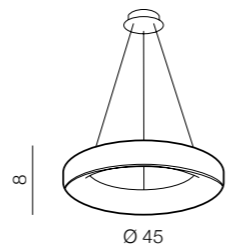

Sovana Pendant 45 SMART LED

- 1 AZ3442 (white)
- 2 AZ3444 (grey)
- 3 AZ3443 (black)

SMART LED 40W 2300-6500K 2200lm dimmable aluminium/acryl