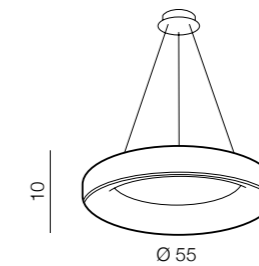

Sovana Pendant 55 SMART LED

- 1 AZ3551 (white)
- 2 AZ3553 (grey)
- 3 AZ3552 (black)

SMART LED 50W 2300-6500K 2750lm dimmable aluminium/acryl