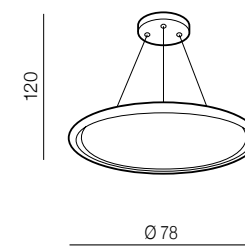

Available SMART functions:

- 🔌 - switch ON/OFF
- 📅 - calendar
- ☀️ - dimmable
- 📶 - CCT (2300+6500K)
- 🖼️ - sceneries
- 🗣️ - ready to voice control

1 BLACK

2 WHITE

Cream 40 top LED

- 1 AZ3533 (black)
- 2 AZ3534 (white)