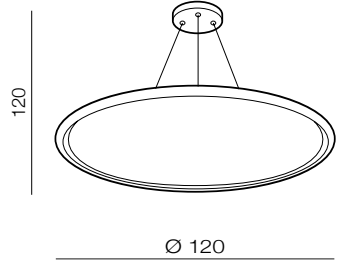

Available SMART functions:

- 🔌 - switch ON/OFF
- 📅 - calendar
- ☀️ - dimmable
- 📶 - CCT (2300+6500K)
- 🖼️ - sceneries
- 🗣️ - ready to voice control

1 BLACK

2 WHITE

Cream 40 top LED

- 1 AZ3533 (black)
- 2 AZ3534 (white)