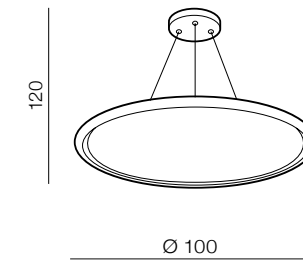

Available SMART functions:

- 🔌 - switch ON/OFF
- 📅 - calendar
- ☀️ - dimmable
- 📶 - CCT (2300+6500K)
- 🖼️ - sceneries
- 🗣️ - ready to voice control

1 BLACK

2 WHITE

Cream 40 top LED

- 1 AZ3533 (black)
- 2 AZ3534 (white)