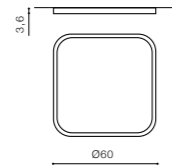

THIN SMART

LED Panels

THIN SQUARE

bulb integrated

product code – look AZ	SMART LED 50W CCT 2700-6500K	LED
aluminium/acrylic	4000lm DIMMABLE	
IP20	installation place	
group energy label		

COLOUR / NEW INDEX NO.

- WHITE (WH) **AZ3429**
- BLACK (BK) **AZ3430**

Available SMART functions:

- 🔌 – switch ON/OFF
- 📅 – calendary
- ☀️ – dimmable
- 🖼️ – sceneries
- 🗣️ – voice control

THIN ROUND

bulb integrated

product code – look AZ	SMART LED 50W CCT 2700-6500K	LED
aluminium/acrylic	4000lm DIMMABLE	
IP20	installation place	
group energy label		