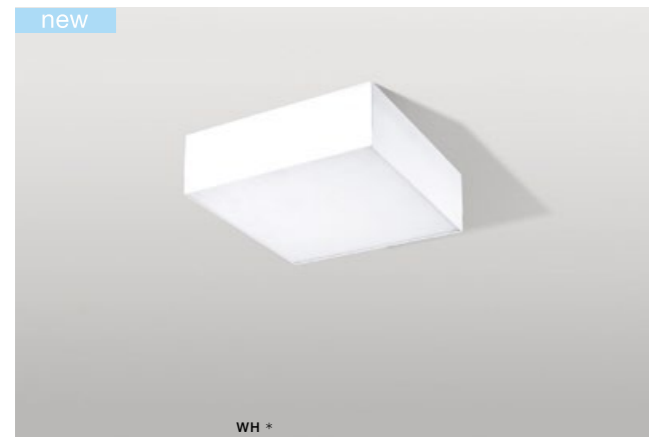

# MONZA II S SMART

LED Panels

**MONZA II S SMART 17 3000K/ 4000K**

LED integrated

product code – look <b>AZ</b>	LED 18W 1530lm DIMM 3000K	
acrylic/aluminium	LED 18W 1530lm DIMM 4000K	
IP20	installation place	<input type="checkbox"/>
group energy label		

COLOUR / NEW INDEX NO.

- 3000K WHITE (WH) . . . . . **AZ3258**
- 3000K BLACK (BK) . . . . . **AZ3257**
- 4000K WHITE (WH) . . . . . **AZ3260**
- 4000K BLACK (BK) . . . . . **AZ3259**

**MONZA II S SMART 30 3000K/ 4000K**