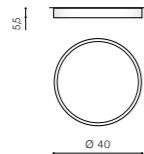

MONZA II R SMART 50 3000K/ 4000K
LED integrated

product code – look AZ	LED 56W 4760lm DIMM 3000K	
acrylic/aluminium	LED 56W 4760lm DIMM 4000K	
IP20	installation place	
group energy label		

COLOUR / NEW INDEX NO.

- ☐ 3000K WHITE (WH) **AZ3246**
- ☒ 3000K BLACK (BK) **AZ3245**
- ☐ 4000K WHITE (WH) **AZ3248**
- ☒ 4000K BLACK (BK) **AZ3247**