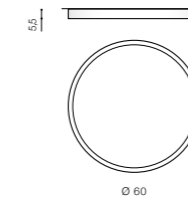

MONZA II R SMART

LED Panels

product code – look AZ	LED 18W 1530lm DIMM 3000K	
acrylic/aluminium	LED 18W 1530lm DIMM 4000K	
IP20	installation place	
group energy label		

COLOUR / NEW INDEX NO.

- ☐ 3000K WHITE (WH) **AZ3230**
- ☒ 3000K BLACK (BK) **AZ3229**
- ☐ 4000K WHITE (WH) **AZ3231**
- ☒ 4000K BLACK (BK) **AZ3232**

product code – look AZ	LED 36W 3060lm DIMM 3000K	
acrylic/aluminium	LED 36W 3060lm DIMM 4000K	
IP20	installation place	
group energy label		

COLOUR / NEW INDEX NO.

- ☐ 3000K WHITE (WH) **AZ3238**
- ☒ 3000K BLACK (BK) **AZ3237**
- ☐ 4000K WHITE (WH) **AZ3240**
- ☒ 4000K BLACK (BK) **AZ3239**

product code – look AZ	LED 48W 4080lm DIMM 3000K	
acrylic/aluminium	LED 48W 4080lm DIMM 4000K	
IP20	installation place	
group energy label		

COLOUR / NEW INDEX NO.

- ☐ 3000K WHITE (WH) **AZ3242**
- ☒ 3000K BLACK (BK) **AZ3241**
- ☐ 4000K WHITE (WH) **AZ3244**
- ☒ 4000K BLACK (BK) **AZ3243**

product code – look AZ	LED 56W 4760lm DIMM 3000K	
acrylic/aluminium	LED 56W 4760lm DIMM 4000K	
IP20	installation place	
group energy label		

COLOUR / NEW INDEX NO.

- ☐ 3000K WHITE (WH) **AZ3246**
- ☒ 3000K BLACK (BK) **AZ3245**
- ☐ 4000K WHITE (WH) **AZ3248**
- ☒ 4000K BLACK (BK) **AZ3247**

* - EXPLANATION SHORTCUT PAGE 2 (E)

MONZA II R SMART

LED Panels

product code – look AZ	LED 72W 6120lm DIMM 3000K	
acrylic/aluminium	LED 72W 6120lm DIMM 4000K	
IP20	installation place	
group energy label		

COLOUR / NEW INDEX NO.

- ☐ 3000K WHITE (WH) **AZ3250**
- ☒ 3000K BLACK (BK) **AZ3249**
- ☐ 4000K WHITE (WH) **AZ3251**
- ☒ 4000K BLACK (BK) **AZ3252**

MONZA PENDANT ACCESSORIES

COLOUR / NEW INDEX NO.

- ☐ WHITE (WH) **AZ3453**
- ☒ BLACK (BK) **AZ3454**

Available SMART functions:

- switch ON/OFF
- calendary
- dimmable
- sceneries
- voice control