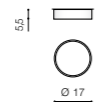

MONZA II R SMART 30 3000K/ 4000K
LED integrated

product code – look AZ	LED 36W 3060lm DIMM 3000K	
acrylic/aluminium	LED 36W 3060lm DIMM 4000K	
IP20	installation place	
group energy label		

COLOUR / NEW INDEX NO.

- ☐ 3000K WHITE (WH) **AZ3238**
- ☒ 3000K BLACK (BK) **AZ3237**
- ☐ 4000K WHITE (WH) **AZ3240**
- ☒ 4000K BLACK (BK) **AZ3239**