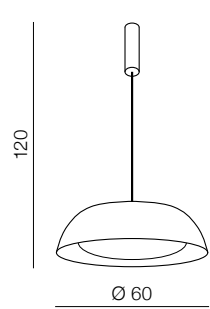

LED

Lenox Pendant 60

AZ3148
(black/copper)
LED 40W 3280lm 3000K
aluminium/acrylic