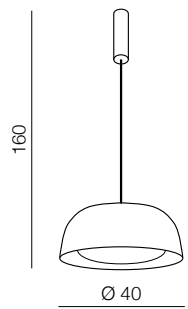

LED

Lenox Pendant 40 SMART

AZ3147
(black/copper)
RGB LED 24W 1968lm
2700-6500K dimmable
aluminium/acrylic