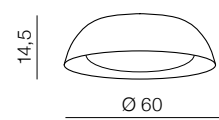

39 new

LED

**Lenox Top 40 SMART**

**AZ3145**  
(black/copper)  
RGB LED 24W 1968lm  
2700-6500K dimmable  
aluminium /acrylic

LED

**Lenox Pendant 40 SMART**

**AZ3147**  
(black/copper)  
RGB LED 24W 1968lm  
2700-6500K dimmable  
aluminium/acrylic