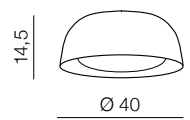

LED

Lenox Top 40 SMART

AZ3145
(black/copper)
RGB LED 24W 1968lm
2700-6500K dimmable
aluminium /acrylic