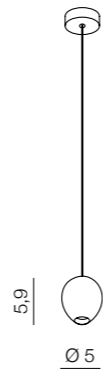

Ovum

Ariana

11 new

Ovum 1 Pendant Downlight LED

AZ3096
(black)
LED 4,5W 220lm 3000K
aluminium

Ovum 1 Pendant LED

AZ3095
(black)
LED 4,5W 220lm 3000K
aluminium

Ariana

1 **AZ0002** (black)
new 2 **AZ3071** (white)
E27 1x 60W only LED
metal/fabric