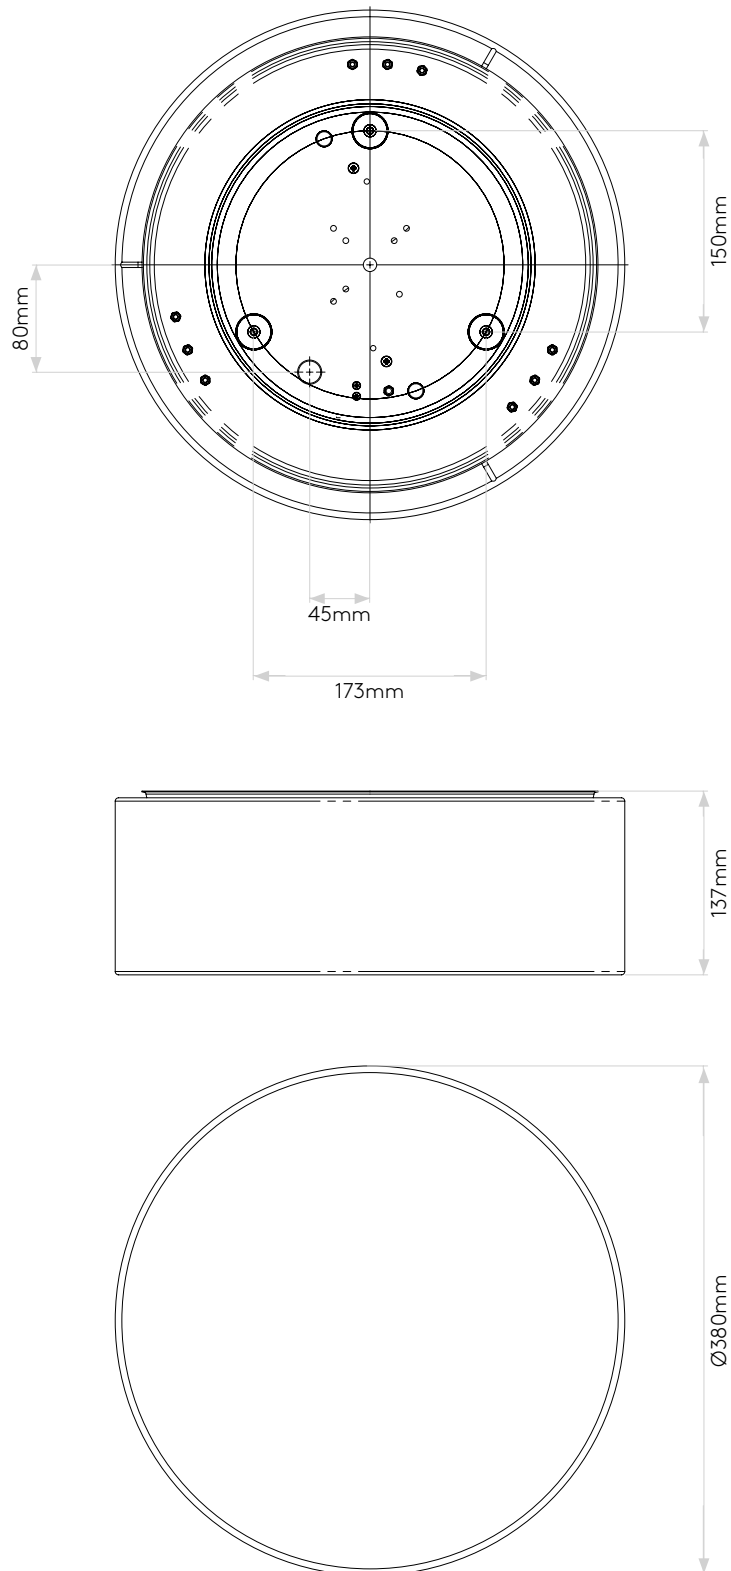

PRODUCT ELEVATIONS

astro

Please note that some dimensions may vary slightly due to manufacturing tolerances, this includes cable entry and fixing holes

Veillez noter que certaines dimensions peuvent varier légèrement en raison des tolérances de fabrication, y compris l'entrée de câble et les trous de fixation.

Bitte beachten Sie, dass die Maße Fertigungstoleranzen unterliegen und daher in geringem Umfang von der angegebenen Größe abweichen können. Dies gilt auch für Kabeleingänge und Befestigungslöcher.

Si prega notare che possono esserci piccole variazioni in alcune dimensioni dovute alle tolleranze di produzione, queste includono l'ingresso del cavo e i fori di fissaggio.