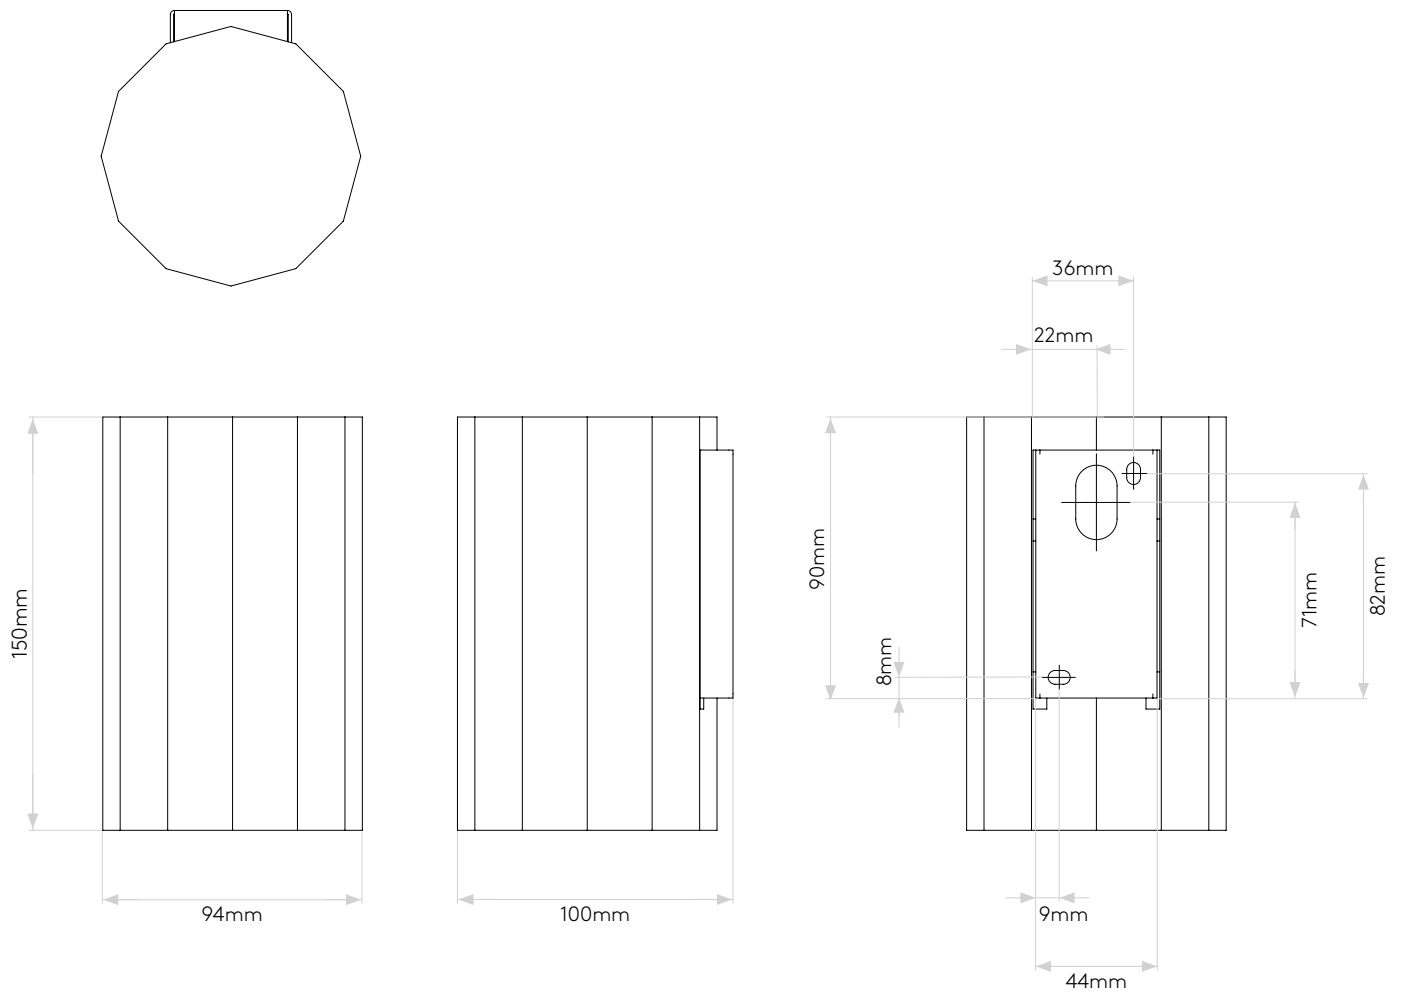

PRODUCT ELEVATIONS

astro

Please note that some dimensions may vary slightly due to manufacturing tolerances, this includes cable entry and fixing holes

Veuillez noter que certaines dimensions peuvent varier légèrement en raison des tolérances de fabrication, y compris l'entrée de câble et les trous de fixation.

Bitte beachten Sie, dass die Maße Fertigungstoleranzen unterliegen und daher in geringem Umfang von der angegebenen Größe abweichen können. Dies gilt auch für Kabeleingänge und Befestigungslöcher.

Si prega notare che possono esserci piccole variazioni in alcune dimensioni dovute alle tolleranze di produzione, queste includono l'ingresso del cavo e i fori di fissaggio.