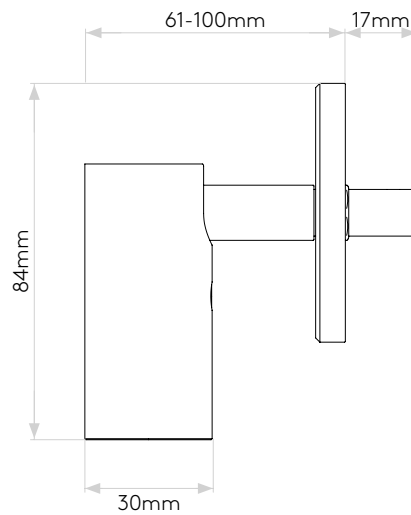

MICRO RECESS UNSWITCHED

astro

GENERAL

LOCATION:	Interior
CLASS:	CE (Class III)
IP RATING:	IP20
BATHROOM ZONE:	Zone 3
DRIVER REQUIRED:	Constant Current 700mA
INSTALLATION ORIENTATION:	Wall Mount
MAIN MATERIAL:	Metal - Aluminium
DIMENSIONS (mm):	H: 84 W: 61 D:100 Ø: 61
CUT OUT HOLE (mm):	Ø:17
RECESS DEPTH (mm):	21
FIRE RATING:	-
CABLE LENGTH (mm):	1000
GROSS WEIGHT (kg):	0.24

LAMP

LIGHT SOURCE:	High Power LED
WATTAGE:	2W
LAMP INCLUDED:	Yes (Integral)
MAXIMUM LAMP LENGTH (mm):	-
LUMINOUS FLUX (lm):	164
COLOUR TEMP (K):	2700
CRI (Ra):	90
MACADAM ELLIPSE:	3-Step
TILT ADJUSTABLE ANGLE (°):	90
ROTATION ADJUSTABLE ANGLE (°):	330
LIFETIME (hrs):	60000
BEAM ANGLE (°):	21

Please note that some dimensions may vary slightly due to manufacturing tolerances, this includes cable entry and fixing holes

Veuillez noter que certaines dimensions peuvent varier légèrement en raison des tolérances de fabrication, y compris l'entrée de câble et les trous de fixation.