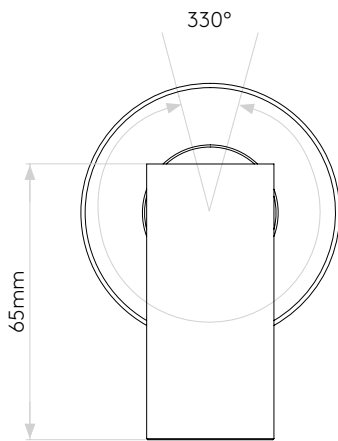

MICRO RECESS UNSWITCHED

astro

GENERAL

LOCATION:	Interior
CLASS:	CE (Class III)
IP RATING:	IP20
BATHROOM ZONE:	Zone 3
DRIVER REQUIRED:	Constant Current 700mA
INSTALLATION ORIENTATION:	Wall Mount
MAIN MATERIAL:	Metal - Aluminium
DIMENSIONS (mm):	H: 84 W: 61 D:100 Ø: 61
CUT OUT HOLE (mm):	Ø:17
RECESS DEPTH (mm):	21
FIRE RATING:	-
CABLE LENGTH (mm):	1000
GROSS WEIGHT (kg):	0.24

LAMP

LIGHT SOURCE:	High Power LED
WATTAGE:	2W
LAMP INCLUDED:	Yes (Integral)
MAXIMUM LAMP LENGTH (mm):	-
LUMINOUS FLUX (lm):	164
COLOUR TEMP (K):	2700
CRI (Ra):	90
MACADAM ELLIPSE:	3-Step
TILT ADJUSTABLE ANGLE (°):	90
ROTATION ADJUSTABLE ANGLE (°):	330
LIFETIME (hrs):	60000
BEAM ANGLE (°):	21

Please note that some dimensions may vary slightly due to manufacturing tolerances, this includes cable entry and fixing holes

Veuillez noter que certaines dimensions peuvent varier légèrement en raison des tolérances de fabrication, y compris l'entrée de câble et les trous de fixation.