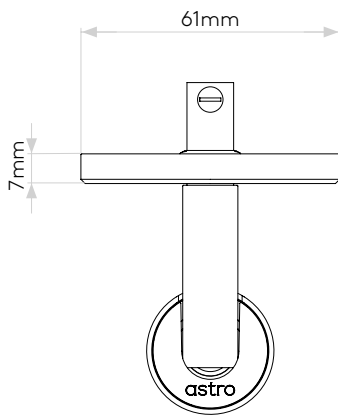

MICRO RECESS UNSWITCHED

astro

GENERAL

LOCATION:	Interior
CLASS:	CE (Class III)
IP RATING:	IP20
BATHROOM ZONE:	Zone 3
DRIVER REQUIRED:	Constant Current 700mA
INSTALLATION ORIENTATION:	Wall Mount
MAIN MATERIAL:	Metal - Aluminium
DIMENSIONS (mm):	H: 84 W: 61 D:100 Ø: 61
CUT OUT HOLE (mm):	Ø:17
RECESS DEPTH (mm):	21
FIRE RATING:	-
CABLE LENGTH (mm):	1000
GROSS WEIGHT (kg):	0.24

LAMP

LIGHT SOURCE:	High Power LED
WATTAGE:	2W
LAMP INCLUDED:	Yes (Integral)
MAXIMUM LAMP LENGTH (mm):	-
LUMINOUS FLUX (lm):	164
COLOUR TEMP (K):	2700
CRI (Ra):	90
MACADAM ELLIPSE:	3-Step
TILT ADJUSTABLE ANGLE (°):	90
ROTATION ADJUSTABLE ANGLE (°):	330
LIFETIME (hrs):	60000
BEAM ANGLE (°):	21

Please note that some dimensions may vary slightly due to manufacturing tolerances, this includes cable entry and fixing holes

Veuillez noter que certaines dimensions peuvent varier légèrement en raison des tolérances de fabrication, y compris l'entrée de câble et les trous de fixation.