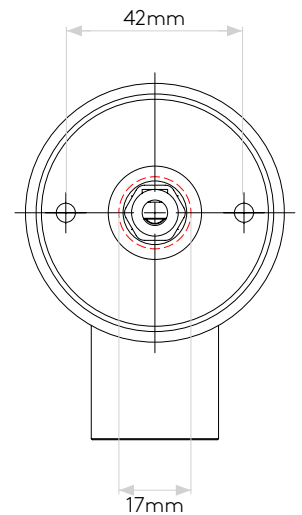

MICRO RECESS UNSWITCHED

astro

GENERAL

LOCATION:	Interior
CLASS:	CE (Class III)
IP RATING:	IP20
BATHROOM ZONE:	Zone 3
DRIVER REQUIRED:	Constant Current 700mA
INSTALLATION ORIENTATION:	Wall Mount
MAIN MATERIAL:	Metal - Aluminium
DIMENSIONS (mm):	H: 84 W: 61 D:100 Ø: 61
CUT OUT HOLE (mm):	Ø:17
RECESS DEPTH (mm):	21
FIRE RATING:	-
CABLE LENGTH (mm):	1000
GROSS WEIGHT (kg):	0.24

LAMP

LIGHT SOURCE:	High Power LED
WATTAGE:	2W
LAMP INCLUDED:	Yes (Integral)
MAXIMUM LAMP LENGTH (mm):	-
LUMINOUS FLUX (lm):	164
COLOUR TEMP (K):	2700
CRI (Ra):	90
MACADAM ELLIPSE:	3-Step
TILT ADJUSTABLE ANGLE (°):	90
ROTATION ADJUSTABLE ANGLE (°):	330
LIFETIME (hrs):	60000
BEAM ANGLE (°):	21

Please note that some dimensions may vary slightly due to manufacturing tolerances, this includes cable entry and fixing holes

Veuillez noter que certaines dimensions peuvent varier légèrement en raison des tolérances de fabrication, y compris l'entrée de câble et les trous de fixation.