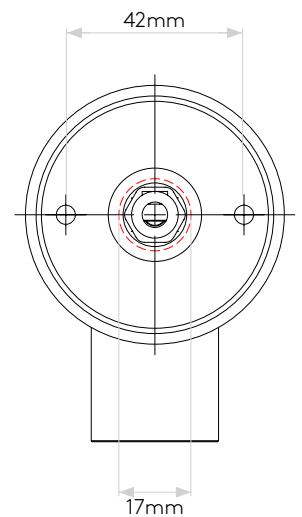

MICRO RECESS UNSWITCHED

astro

GENERAL

| | |
|---------------------------|-------------------------|
| LOCATION: | Interior |
| CLASS: | CE (Class III) |
| IP RATING: | IP20 |
| BATHROOM ZONE: | Zone 3 |
| DRIVER REQUIRED: | Constant Current 700mA |
| INSTALLATION ORIENTATION: | Wall Mount |
| MAIN MATERIAL: | Metal - Aluminium |
| DIMENSIONS (mm): | H: 84 W: 61 D:100 Ø: 61 |
| CUT OUT HOLE (mm): | Ø:17 |
| RECESS DEPTH (mm): | 21 |
| FIRE RATING: | - |
| CABLE LENGTH (mm): | 1000 |
| GROSS WEIGHT (kg): | 0.24 |

LAMP

| | |
|--------------------------------|----------------|
| LIGHT SOURCE: | High Power LED |
| WATTAGE: | 2W |
| LAMP INCLUDED: | Yes (Integral) |
| MAXIMUM LAMP LENGTH (mm): | - |
| LUMINOUS FLUX (lm): | 164 |
| COLOUR TEMP (K): | 2700 |
| CRI (Ra): | 90 |
| MACADAM ELLIPSE: | 3-Step |
| TILT ADJUSTABLE ANGLE (°): | 90 |
| ROTATION ADJUSTABLE ANGLE (°): | 330 |
| LIFETIME (hrs): | 60000 |
| BEAM ANGLE (°): | 21 |

Please note that some dimensions may vary slightly due to manufacturing tolerances, this includes cable entry and fixing holes

Veuillez noter que certaines dimensions peuvent varier légèrement en raison des tolérances de fabrication, y compris l'entrée de câble et les trous de fixation.