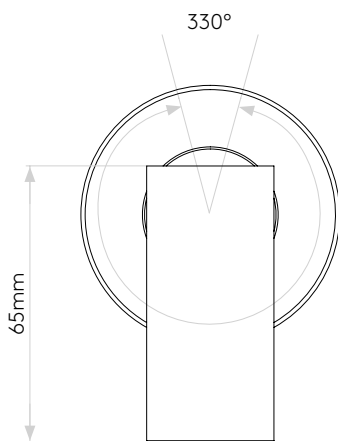

LAMP

| | |
|--------------------------------|----------------|
| LIGHT SOURCE: | High Power LED |
| WATTAGE: | 2W |
| LAMP INCLUDED: | Yes (Integral) |
| MAXIMUM LAMP LENGTH (mm): | - |
| LUMINOUS FLUX (lm): | 164 |
| COLOUR TEMP (K): | 2700 |
| CRI (Ra): | 90 |
| MACADAM ELLIPSE: | 3-Step |
| TILT ADJUSTABLE ANGLE (°): | 90 |
| ROTATION ADJUSTABLE ANGLE (°): | 330 |
| LIFETIME (hrs): | 60000 |
| BEAM ANGLE (°): | 21 |

Please note that some dimensions may vary slightly due to manufacturing tolerances, this includes cable entry and fixing holes

Veuillez noter que certaines dimensions peuvent varier légèrement en raison des tolérances de fabrication, y compris l'entrée de câble et les trous de fixation.