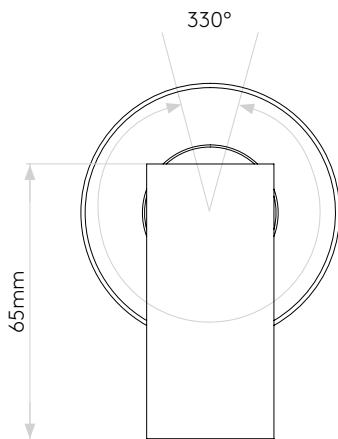

MICRO RECESS UNSWITCHED

astro

GENERAL

LOCATION:	Interior
CLASS:	CE (Class III)
IP RATING:	IP20
BATHROOM ZONE:	Zone 3
DRIVER REQUIRED:	Constant Current 700mA
INSTALLATION ORIENTATION:	Wall Mount
MAIN MATERIAL:	Metal - Aluminium
DIMENSIONS (mm):	H: 84 W: 61 D:100 Ø: 61
CUT OUT HOLE (mm):	Ø:17
RECESS DEPTH (mm):	21
FIRE RATING:	-
CABLE LENGTH (mm):	1000
GROSS WEIGHT (kg):	0.24

LAMP

LIGHT SOURCE:	High Power LED
WATTAGE:	2W
LAMP INCLUDED:	Yes (Integral)
MAXIMUM LAMP LENGTH (mm):	-
LUMINOUS FLUX (lm):	164
COLOUR TEMP (K):	2700
CRI (Ra):	90
MACADAM ELLIPSE:	3-Step
TILT ADJUSTABLE ANGLE (°):	90
ROTATION ADJUSTABLE ANGLE (°):	330
LIFETIME (hrs):	60000
BEAM ANGLE (°):	21

Please note that some dimensions may vary slightly due to manufacturing tolerances, this includes cable entry and fixing holes

Veuillez noter que certaines dimensions peuvent varier légèrement en raison des tolérances de fabrication, y compris l'entrée de câble et les trous de fixation.