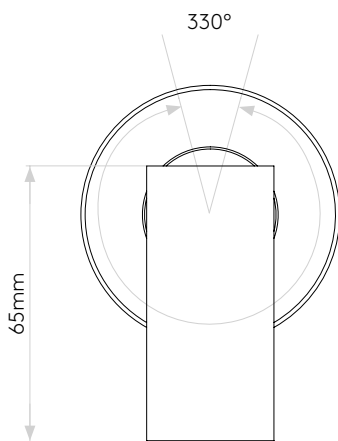

MICRO RECESS UNSWITCHED

astro

GENERAL

LOCATION:	Interior
CLASS:	CE (Class III)
IP RATING:	IP20
BATHROOM ZONE:	Zone 3
DRIVER REQUIRED:	Constant Current 700mA
INSTALLATION ORIENTATION:	Wall Mount
MAIN MATERIAL:	Metal - Aluminium
DIMENSIONS (mm):	H: 84 W: 61 D:100 Ø: 61
CUT OUT HOLE (mm):	Ø:17
RECESS DEPTH (mm):	21
FIRE RATING:	-
CABLE LENGTH (mm):	1000
GROSS WEIGHT (kg):	0.24

LAMP

LIGHT SOURCE:	High Power LED
WATTAGE:	2W
LAMP INCLUDED:	Yes (Integral)
MAXIMUM LAMP LENGTH (mm):	-
LUMINOUS FLUX (lm):	164
COLOUR TEMP (K):	2700
CRI (Ra):	90
MACADAM ELLIPSE:	3-Step
TILT ADJUSTABLE ANGLE (°):	90
ROTATION ADJUSTABLE ANGLE (°):	330
LIFETIME (hrs):	60000
BEAM ANGLE (°):	21

Please note that some dimensions may vary slightly due to manufacturing tolerances, this includes cable entry and fixing holes

Veuillez noter que certaines dimensions peuvent varier légèrement en raison des tolérances de fabrication, y compris l'entrée de câble et les trous de fixation.