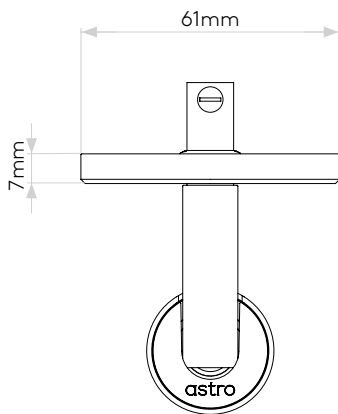

MICRO RECESS UNSWITCHED

astro

GENERAL

LOCATION:	Interior
CLASS:	CE (Class III)
IP RATING:	IP20
BATHROOM ZONE:	Zone 3
DRIVER REQUIRED:	Constant Current 700mA
INSTALLATION ORIENTATION:	Wall Mount
MAIN MATERIAL:	Metal - Aluminium
DIMENSIONS (mm):	H: 84 W: 61 D:100 Ø: 61
CUT OUT HOLE (mm):	Ø:17
RECESS DEPTH (mm):	21
FIRE RATING:	-
CABLE LENGTH (mm):	1000
GROSS WEIGHT (kg):	0.24

LAMP

LIGHT SOURCE:	High Power LED
WATTAGE:	2W
LAMP INCLUDED:	Yes (Integral)
MAXIMUM LAMP LENGTH (mm):	-
LUMINOUS FLUX (lm):	164
COLOUR TEMP (K):	2700
CRI (Ra):	90
MACADAM ELLIPSE:	3-Step
TILT ADJUSTABLE ANGLE (°):	90
ROTATION ADJUSTABLE ANGLE (°):	330
LIFETIME (hrs):	60000
BEAM ANGLE (°):	21

Please note that some dimensions may vary slightly due to manufacturing tolerances, this includes cable entry and fixing holes

Veuillez noter que certaines dimensions peuvent varier légèrement en raison des tolérances de fabrication, y compris l'entrée de câble et les trous de fixation.