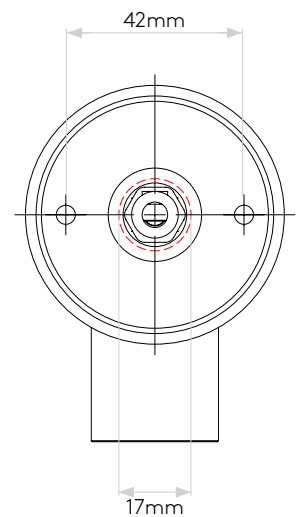

MICRO RECESS UNSWITCHED

astro

GENERAL

LOCATION:	Interior
CLASS:	CE (Class III)
IP RATING:	IP20
BATHROOM ZONE:	Zone 3
DRIVER REQUIRED:	Constant Current 700mA
INSTALLATION ORIENTATION:	Wall Mount
MAIN MATERIAL:	Metal - Aluminium
DIMENSIONS (mm):	H: 84 W: 61 D:100 Ø: 61
CUT OUT HOLE (mm):	Ø:17
RECESS DEPTH (mm):	21
FIRE RATING:	-
CABLE LENGTH (mm):	1000
GROSS WEIGHT (kg):	0.24

LAMP

LIGHT SOURCE:	High Power LED
WATTAGE:	2W
LAMP INCLUDED:	Yes (Integral)
MAXIMUM LAMP LENGTH (mm):	-
LUMINOUS FLUX (lm):	164
COLOUR TEMP (K):	2700
CRI (Ra):	90
MACADAM ELLIPSE:	3-Step
TILT ADJUSTABLE ANGLE (°):	90
ROTATION ADJUSTABLE ANGLE (°):	330
LIFETIME (hrs):	60000
BEAM ANGLE (°):	21

Please note that some dimensions may vary slightly due to manufacturing tolerances, this includes cable entry and fixing holes

Veuillez noter que certaines dimensions peuvent varier légèrement en raison des tolérances de fabrication, y compris l'entrée de câble et les trous de fixation.