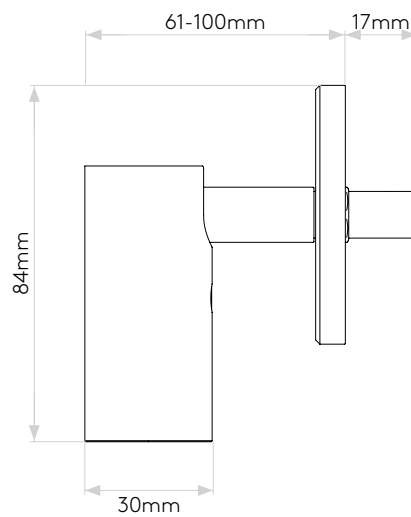

MICRO RECESS UNSWITCHED

astro

GENERAL

LOCATION:	Interior
CLASS:	CE (Class III)
IP RATING:	IP20
BATHROOM ZONE:	Zone 3
DRIVER REQUIRED:	Constant Current 700mA
INSTALLATION ORIENTATION:	Wall Mount
MAIN MATERIAL:	Metal - Aluminium
DIMENSIONS (mm):	H: 84 W: 61 D:100 Ø: 61
CUT OUT HOLE (mm):	Ø:17
RECESS DEPTH (mm):	21
FIRE RATING:	-
CABLE LENGTH (mm):	1000
GROSS WEIGHT (kg):	0.24

LAMP

LIGHT SOURCE:	High Power LED
WATTAGE:	2W
LAMP INCLUDED:	Yes (Integral)
MAXIMUM LAMP LENGTH (mm):	-
LUMINOUS FLUX (lm):	164
COLOUR TEMP (K):	2700
CRI (Ra):	90
MACADAM ELLIPSE:	3-Step
TILT ADJUSTABLE ANGLE (°):	90
ROTATION ADJUSTABLE ANGLE (°):	330
LIFETIME (hrs):	60000
BEAM ANGLE (°):	21

Please note that some dimensions may vary slightly due to manufacturing tolerances, this includes cable entry and fixing holes

Veuillez noter que certaines dimensions peuvent varier légèrement en raison des tolérances de fabrication, y compris l'entrée de câble et les trous de fixation.