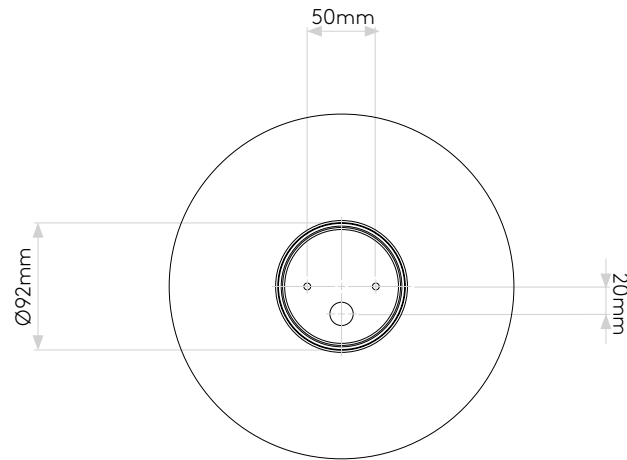

PRODUCT ELEVATIONS

astro

Please note that some dimensions may vary slightly due to manufacturing tolerances, this includes cable entry and fixing holes

Veuillez noter que certaines dimensions peuvent varier légèrement en raison des tolérances de fabrication, y compris l'entrée de câble et les trous de fixation.

Bitte beachten Sie, dass die Maße Fertigungstoleranzen unterliegen und daher in geringem Umfang von der angegebenen Größe abweichen können. Dies gilt auch für Kabeingänge und Befestigungslöcher.

Si prega notare che possono esserci piccole variazioni in alcune dimensioni dovute alle tolleranze di produzione, queste includono l'ingresso del cavo e i fori di fissaggio.