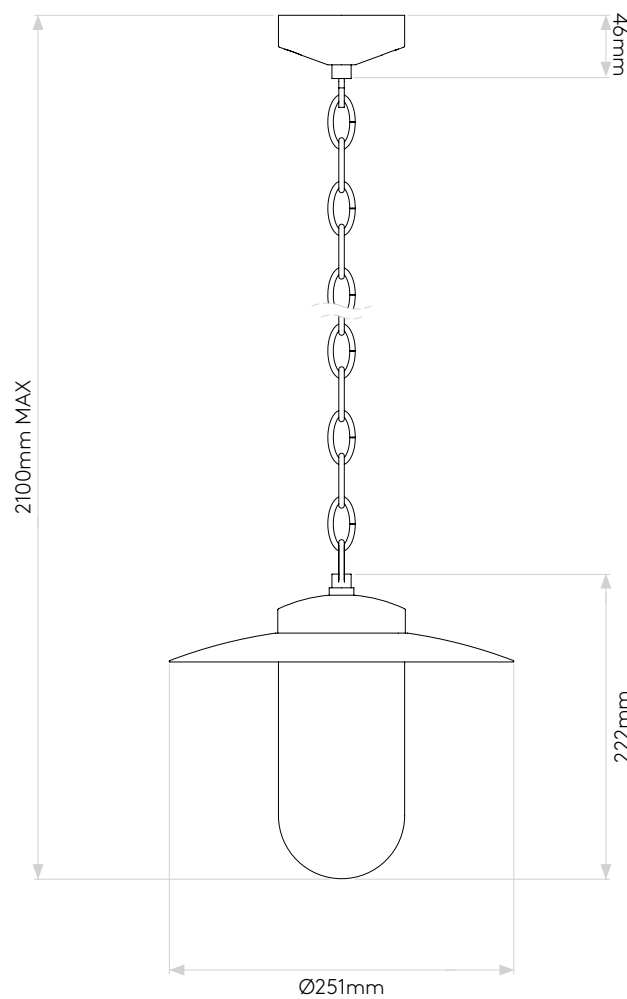

PRODUCT ELEVATIONS

astro

Please note that some dimensions may vary slightly due to manufacturing tolerances, this includes cable entry and fixing holes

Veuillez noter que certaines dimensions peuvent varier légèrement en raison des tolérances de fabrication, y compris l'entrée de câble et les trous de fixation.

Bitte beachten Sie, dass die Maße Fertigungstoleranzen unterliegen und daher in geringem Umfang von der angegebenen Größe abweichen können. Dies gilt auch für Kabeingänge und Befestigungslöcher.

Si prega notare che possono esserci piccole variazioni in alcune dimensioni dovute alle tolleranze di produzione, queste includono l'ingresso del cavo e i fori di fissaggio.