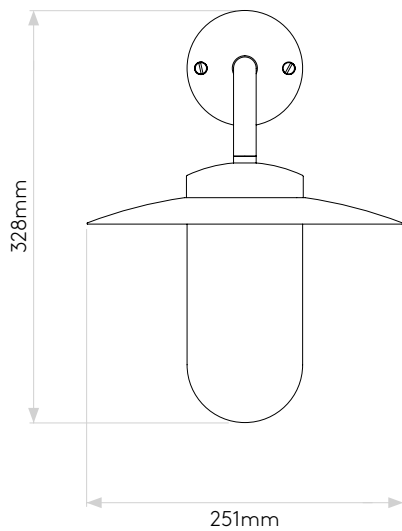

PRODUCT ELEVATIONS

astro

Please note that some dimensions may vary slightly due to manufacturing tolerances, this includes cable entry and fixing holes

Veuillez noter que certaines dimensions peuvent varier légèrement en raison des tolérances de fabrication, y compris l'entrée de câble et les trous de fixation.

Bitte beachten Sie, dass die Maße Fertigungstoleranzen unterliegen und daher in geringem Umfang von der angegebenen Größe abweichen können. Dies gilt auch für Kabeingänge und Befestigungslöcher.

Si prega notare che possono esserci piccole variazioni in alcune dimensioni dovute alle tolleranze di produzione, queste includono l'ingresso del cavo e i fori di fissaggio.