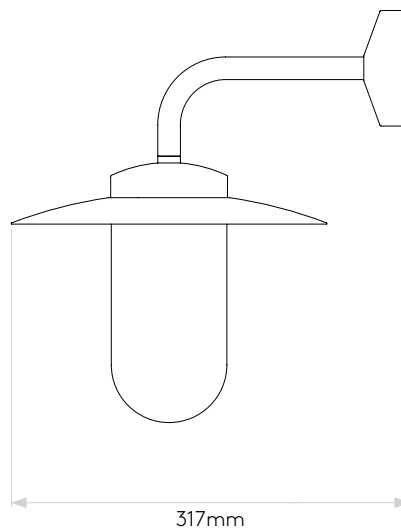

PRODUCT ELEVATIONS

astro

Please note that some dimensions may vary slightly due to manufacturing tolerances, this includes cable entry and fixing holes

Veuillez noter que certaines dimensions peuvent varier légèrement en raison des tolérances de fabrication, y compris l'entrée de câble et les trous de fixation.

Bitte beachten Sie, dass die Maße Fertigungstoleranzen unterliegen und daher in geringem Umfang von der angegebenen Größe abweichen können. Dies gilt auch für Kabeingänge und Befestigungslöcher.

Si prega notare che possono esserci piccole variazioni in alcune dimensioni dovute alle tolleranze di produzione, queste includono l'ingresso del cavo e i fori di fissaggio.