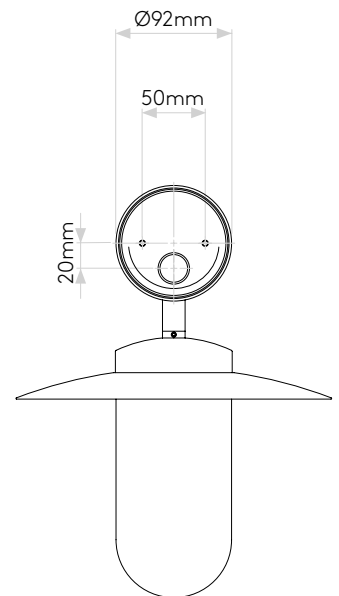

PRODUCT ELEVATIONS

astro

Please note that some dimensions may vary slightly due to manufacturing tolerances, this includes cable entry and fixing holes

Veuillez noter que certaines dimensions peuvent varier légèrement en raison des tolérances de fabrication, y compris l'entrée de câble et les trous de fixation.

Bitte beachten Sie, dass die Maße Fertigungstoleranzen unterliegen und daher in geringem Umfang von der angegebenen Größe abweichen können. Dies gilt auch für Kabeingänge und Befestigungslöcher.

Si prega notare che possono esserci piccole variazioni in alcune dimensioni dovute alle tolleranze di produzione, queste includono l'ingresso del cavo e i fori di fissaggio.