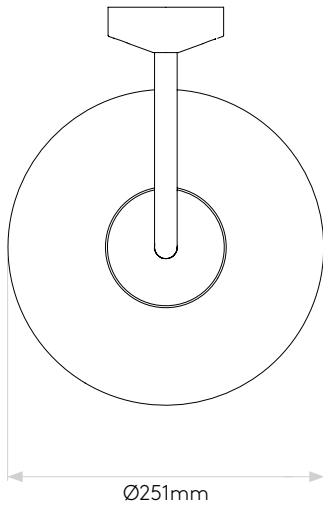

PRODUCT ELEVATIONS

astro

Please note that some dimensions may vary slightly due to manufacturing tolerances, this includes cable entry and fixing holes

Veuillez noter que certaines dimensions peuvent varier légèrement en raison des tolérances de fabrication, y compris l'entrée de câble et les trous de fixation.

Bitte beachten Sie, dass die Maße Fertigungstoleranzen unterliegen und daher in geringem Umfang von der angegebenen Größe abweichen können. Dies gilt auch für Kabeingänge und Befestigungslöcher.

Si prega notare che possono esserci piccole variazioni in alcune dimensioni dovute alle tolleranze di produzione, queste includono l'ingresso del cavo e i fori di fissaggio.