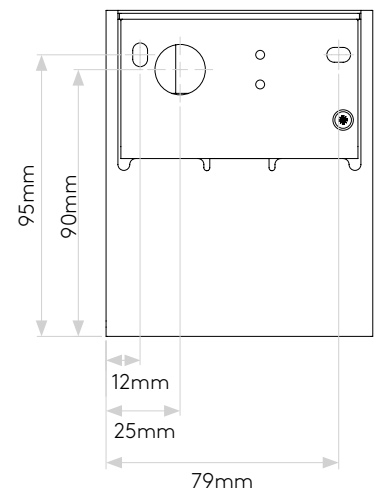

PRODUCT ELEVATIONS

astro

Please note that some dimensions may vary slightly due to manufacturing tolerances, this includes cable entry and fixing holes

Veillez noter que certaines dimensions peuvent varier légèrement en raison des tolérances de fabrication, y compris l'entrée de câble et les trous de fixation.

Bitte beachten Sie, dass die Maße Fertigungstoleranzen unterliegen und daher in geringem Umfang von der angegebenen Größe abweichen können. Dies gilt auch für Kabeleingänge und Befestigungslöcher.

Si prega notare che possono esserci piccole variazioni in alcune dimensioni dovute alle tolleranze di produzione, queste includono l'ingresso del cavo e i fori di fissaggio.