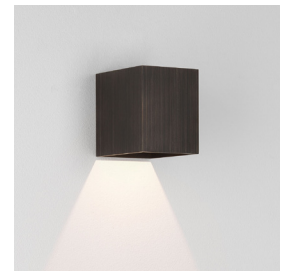

## KINZO 110 LED

astro

## LAMP

LIGHT SOURCE:	LED MODULE
MAXIMUM WATTAGE:	5.9W
LAMP INCLUDED:	Yes (Integral)
MAXIMUM LAMP LENGTH:	Not Applicable
COLOUR TEMP:	2700K
CRI:	80
R9:	-1.0
MACADAM ELLIPSE:	3-Step
TILT ADJUSTABLE ANGLE:	Not Applicable
ROTATION ADJUSTABLE ANGLE:	Not Applicable
AVERAGE LIFESPAN:	50,000hrs
L70:	To Be Advised
BEAM ANGLE:	Not Applicable

## ADDITIONAL INFORMATION

SHADE INCLUDED:	Not Applicable
SHADE MATERIAL:	Not Applicable
F MARK:	Suitable for mounting on flammable materials

CODE: 1398001 (8163)  
FINISH: TEXTURED BLACK  
LUMENS: 167  
EFFICACY 28.31

CODE: 1398002 (8164)  
FINISH: TEXTURED WHITE  
LUMENS: 243  
EFFICACY 41.19

CODE: 1398003 (8165)  
FINISH: MATT NICKEL  
LUMENS: 243  
EFFICACY 41.19

CODE: 1398004 (8166)  
FINISH: BRONZE  
LUMENS: 167  
EFFICACY 28.31