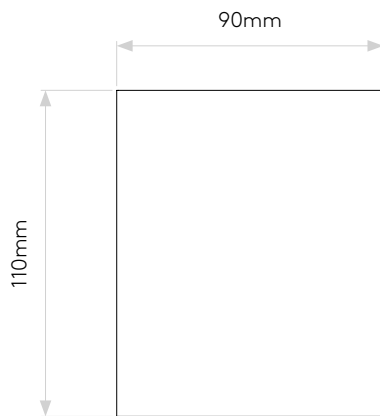

PRODUCT ELEVATIONS

astro

Please note that some dimensions may vary slightly due to manufacturing tolerances, this includes cable entry and fixing holes

Veillez noter que certaines dimensions peuvent varier légèrement en raison des tolérances de fabrication, y compris l'entrée de câble et les trous de fixation.

Bitte beachten Sie, dass die Maße Fertigungstoleranzen unterliegen und daher in geringem Umfang von der angegebenen Größe abweichen können. Dies gilt auch für Kabeleingänge und Befestigungslöcher.

Si prega notare che possono esserci piccole variazioni in alcune dimensioni dovute alle tolleranze di produzione, queste includono l'ingresso del cavo e i fori di fissaggio.