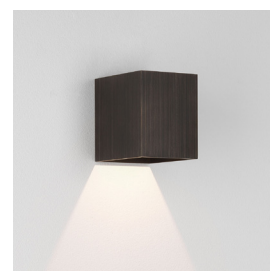

KINZO 110 LED

astro

GENERAL

| | |
|---------------------------|---------------------------|
| LOCATION: | Architectural/Interior |
| CLASS: | CE (Class I) |
| IP RATING: | IP20 |
| BATHROOM ZONE: | Zone 3 |
| VOLTAGE: | Mains 230V |
| INSTALLATION ORIENTATION: | Wall Mount |
| MAIN MATERIAL: | Metal - Aluminium |
| DIMENSIONS: | H: 110mm W: 90mm D: 110mm |
| CUT OUT HOLE: | Not Applicable |
| RECESS DEPTH: | Not Applicable |
| FIRE RATING: | Not Applicable |
| CABLE LENGTH: | Not Applicable |
| GROSS WEIGHT: | 0.86Kg |

ADDITIONAL INFORMATION

| | |
|-----------------|--|
| SHADE INCLUDED: | Not Applicable |
| SHADE MATERIAL: | Not Applicable |
| F MARK: | Suitable for mounting on flammable materials |

CODE: 1398001 (8163)
FINISH: TEXTURED BLACK
LUMENS: 167
EFFICACY 28.31

CODE: 1398002 (8164)
FINISH: TEXTURED WHITE
LUMENS: 243
EFFICACY 41.19

CODE: 1398003 (8165)
FINISH: MATT NICKEL
LUMENS: 243
EFFICACY 41.19

CODE: 1398004 (8166)
FINISH: BRONZE
LUMENS: 167
EFFICACY 28.31

TO MAINTAIN THIS PRODUCT TO ITS BEST CONDITION, PLEASE VIEW OUR CARE AND CLEANING GUIDE ON THE SUPPORT SECTION OF THE ASTRO WEBSITE.