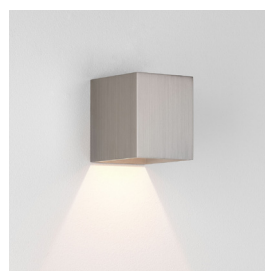

KINZO 110 LED

astro

GENERAL

| | |
|---------------------------|---------------------------|
| LOCATION: | Architectural/Interior |
| CLASS: | CE (Class I) |
| IP RATING: | IP20 |
| BATHROOM ZONE: | Zone 3 |
| VOLTAGE: | Mains 230V |
| INSTALLATION ORIENTATION: | Wall Mount |
| MAIN MATERIAL: | Metal - Aluminium |
| DIMENSIONS: | H: 110mm W: 90mm D: 110mm |
| CUT OUT HOLE: | Not Applicable |
| RECESS DEPTH: | Not Applicable |
| FIRE RATING: | Not Applicable |
| CABLE LENGTH: | Not Applicable |
| GROSS WEIGHT: | 0.86Kg |

ADDITIONAL INFORMATION

| | |
|-----------------|--|
| SHADE INCLUDED: | Not Applicable |
| SHADE MATERIAL: | Not Applicable |
| F MARK: | Suitable for mounting on flammable materials |

CODE: 1398001 (8163)
FINISH: TEXTURED BLACK
LUMENS: 167
EFFICACY 28.31

CODE: 1398002 (8164)
FINISH: TEXTURED WHITE
LUMENS: 243
EFFICACY 41.19

CODE: 1398003 (8165)
FINISH: MATT NICKEL
LUMENS: 243
EFFICACY 41.19

CODE: 1398004 (8166)
FINISH: BRONZE
LUMENS: 167
EFFICACY 28.31

TO MAINTAIN THIS PRODUCT TO ITS BEST CONDITION, PLEASE VIEW OUR CARE AND CLEANING GUIDE ON THE SUPPORT SECTION OF THE ASTRO WEBSITE.