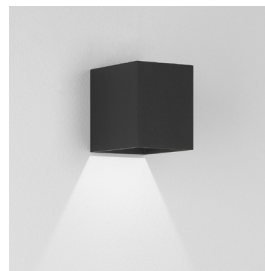

KINZO 110 LED

astro

GENERAL

| | |
|---------------------------|---------------------------|
| LOCATION: | Architectural/Interior |
| CLASS: | CE (Class I) |
| IP RATING: | IP20 |
| BATHROOM ZONE: | Zone 3 |
| VOLTAGE: | Mains 230V |
| INSTALLATION ORIENTATION: | Wall Mount |
| MAIN MATERIAL: | Metal - Aluminium |
| DIMENSIONS: | H: 110mm W: 90mm D: 110mm |
| CUT OUT HOLE: | Not Applicable |
| RECESS DEPTH: | Not Applicable |
| FIRE RATING: | Not Applicable |
| CABLE LENGTH: | Not Applicable |
| GROSS WEIGHT: | 0.86Kg |

LAMP

| | |
|----------------------------|----------------|
| LIGHT SOURCE: | LED MODULE |
| MAXIMUM WATTAGE: | 5.9W |
| LAMP INCLUDED: | Yes (Integral) |
| MAXIMUM LAMP LENGTH: | Not Applicable |
| COLOUR TEMP: | 2700K |
| CRI: | 80 |
| R9: | -1.0 |
| MACADAM ELLIPSE: | 3-Step |
| TILT ADJUSTABLE ANGLE: | Not Applicable |
| ROTATION ADJUSTABLE ANGLE: | Not Applicable |
| AVERAGE LIFESPAN: | 50,000hrs |
| L70: | To Be Advised |
| BEAM ANGLE: | Not Applicable |

ADDITIONAL INFORMATION

| | |
|-----------------|--|
| SHADE INCLUDED: | Not Applicable |
| SHADE MATERIAL: | Not Applicable |
| F MARK: | Suitable for mounting on flammable materials |

CODE: 1398001 (8163)
FINISH: TEXTURED BLACK
LUMENS: 167
EFFICACY 28.31