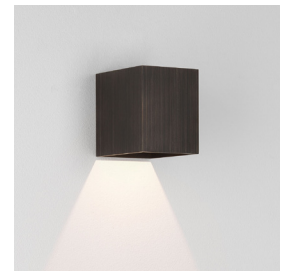

KINZO 110 LED

astro

GENERAL

LOCATION:	Architectural/Interior
CLASS:	CE (Class I)
IP RATING:	IP20
BATHROOM ZONE:	Zone 3
VOLTAGE:	Mains 230V
INSTALLATION ORIENTATION:	Wall Mount
MAIN MATERIAL:	Metal - Aluminium
DIMENSIONS:	H: 110mm W: 90mm D: 110mm
CUT OUT HOLE:	Not Applicable
RECESS DEPTH:	Not Applicable
FIRE RATING:	Not Applicable
CABLE LENGTH:	Not Applicable
GROSS WEIGHT:	0.86Kg

LAMP

LIGHT SOURCE:	LED MODULE
MAXIMUM WATTAGE:	5.9W
LAMP INCLUDED:	Yes (Integral)
MAXIMUM LAMP LENGTH:	Not Applicable
COLOUR TEMP:	2700K
CRI:	80
R9:	-1.0
MACADAM ELLIPSE:	3-Step
TILT ADJUSTABLE ANGLE:	Not Applicable
ROTATION ADJUSTABLE ANGLE:	Not Applicable
AVERAGE LIFESPAN:	50,000hrs
L70:	To Be Advised
BEAM ANGLE:	Not Applicable

ADDITIONAL INFORMATION

SHADE INCLUDED:	Not Applicable
SHADE MATERIAL:	Not Applicable
F MARK:	Suitable for mounting on flammable materials

CODE: 1398001 (8163)
FINISH: TEXTURED BLACK
LUMENS: 167
EFFICACY 28.31

CODE: 1398002 (8164)
FINISH: TEXTURED WHITE
LUMENS: 243
EFFICACY 41.19

CODE: 1398003 (8165)
FINISH: MATT NICKEL
LUMENS: 243
EFFICACY 41.19

CODE: 1398004 (8166)
FINISH: BRONZE
LUMENS: 167
EFFICACY 28.31

TO MAINTAIN THIS PRODUCT TO ITS BEST CONDITION, PLEASE VIEW OUR CARE AND CLEANING GUIDE ON THE SUPPORT SECTION OF THE ASTRO WEBSITE.