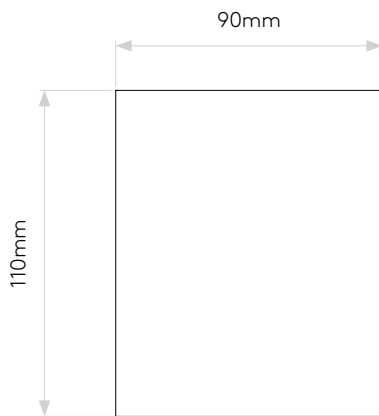

PRODUCT ELEVATIONS

astro

Please note that some dimensions may vary slightly due to manufacturing tolerances, this includes cable entry and fixing holes

Veillez noter que certaines dimensions peuvent varier légèrement en raison des tolérances de fabrication, y compris l'entrée de câble et les trous de fixation.

Bitte beachten Sie, dass die Maße Fertigungstoleranzen unterliegen und daher in geringem Umfang von der angegebenen Größe abweichen können. Dies gilt auch für Kabeleingänge und Befestigungslöcher.

Si prega notare che possono esserci piccole variazioni in alcune dimensioni dovute alle tolleranze di produzione, queste includono l'ingresso del cavo e i fori di fissaggio.