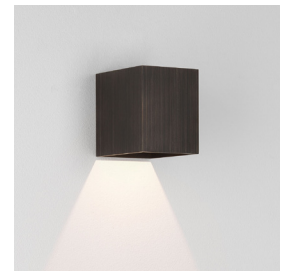

KINZO 110 LED

astro

GENERAL

| | |
|---------------------------|---------------------------|
| LOCATION: | Architectural/Interior |
| CLASS: | CE (Class I) |
| IP RATING: | IP20 |
| BATHROOM ZONE: | Zone 3 |
| VOLTAGE: | Mains 230V |
| INSTALLATION ORIENTATION: | Wall Mount |
| MAIN MATERIAL: | Metal - Aluminium |
| DIMENSIONS: | H: 110mm W: 90mm D: 110mm |
| CUT OUT HOLE: | Not Applicable |
| RECESS DEPTH: | Not Applicable |
| FIRE RATING: | Not Applicable |
| CABLE LENGTH: | Not Applicable |
| GROSS WEIGHT: | 0.86Kg |

ADDITIONAL INFORMATION

| | |
|-----------------|--|
| SHADE INCLUDED: | Not Applicable |
| SHADE MATERIAL: | Not Applicable |
| F MARK: | Suitable for mounting on flammable materials |

CODE: 1398001 (8163)
FINISH: TEXTURED BLACK
LUMENS: 167
EFFICACY 28.31

CODE: 1398002 (8164)
FINISH: TEXTURED WHITE
LUMENS: 243
EFFICACY 41.19

CODE: 1398003 (8165)
FINISH: MATT NICKEL
LUMENS: 243
EFFICACY 41.19

CODE: 1398004 (8166)
FINISH: BRONZE
LUMENS: 167
EFFICACY 28.31

TO MAINTAIN THIS PRODUCT TO ITS BEST CONDITION, PLEASE VIEW OUR CARE AND CLEANING GUIDE ON THE SUPPORT SECTION OF THE ASTRO WEBSITE.