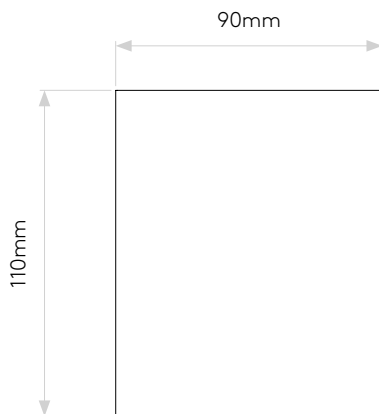

PRODUCT ELEVATIONS

astro

Please note that some dimensions may vary slightly due to manufacturing tolerances, this includes cable entry and fixing holes

Veillez noter que certaines dimensions peuvent varier légèrement en raison des tolérances de fabrication, y compris l'entrée de câble et les trous de fixation.

Bitte beachten Sie, dass die Maße Fertigungstoleranzen unterliegen und daher in geringem Umfang von der angegebenen Größe abweichen können. Dies gilt auch für Kabeleingänge und Befestigungslöcher.

Si prega notare che possono esserci piccole variazioni in alcune dimensioni dovute alle tolleranze di produzione, queste includono l'ingresso del cavo e i fori di fissaggio.