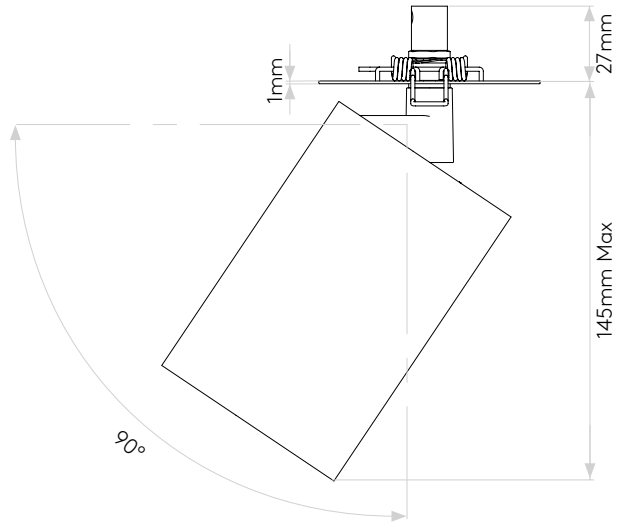

PRODUCT ELEVATIONS

astro

Please note that some dimensions may vary slightly due to manufacturing tolerances, this includes cable entry and fixing holes

Veuillez noter que certaines dimensions peuvent varier légèrement en raison des tolérances de fabrication, y compris l'entrée de câble et les trous de fixation.

Bitte beachten Sie, dass die Maße Fertigungstoleranzen unterliegen und daher in geringem Umfang von der angegebenen Größe abweichen können. Dies gilt auch für Kabeleingänge und Befestigungslöcher.

Si prega notare che possono esserci piccole variazioni in alcune dimensioni dovute alle tolleranze di produzione, queste includono l'ingresso del cavo e i fori di fissaggio.