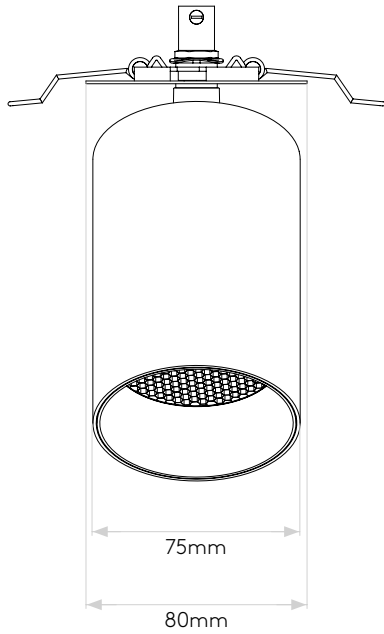

PRODUCT ELEVATIONS

astro

Please note that some dimensions may vary slightly due to manufacturing tolerances, this includes cable entry and fixing holes

Veuillez noter que certaines dimensions peuvent varier légèrement en raison des tolérances de fabrication, y compris l'entrée de câble et les trous de fixation.

Bitte beachten Sie, dass die Maße Fertigungstoleranzen unterliegen und daher in geringem Umfang von der angegebenen Größe abweichen können. Dies gilt auch für Kabeleingänge und Befestigungslöcher.

Si prega notare che possono esserci piccole variazioni in alcune dimensioni dovute alle tolleranze di produzione, queste includono l'ingresso del cavo e i fori di fissaggio.