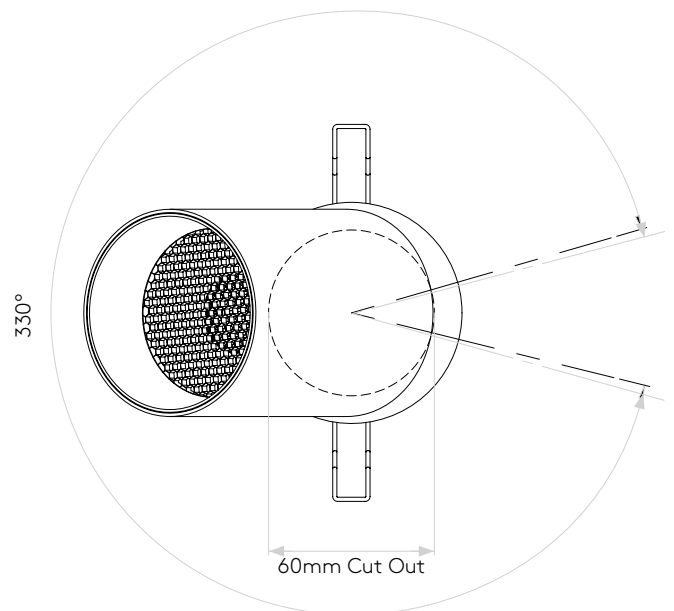

PRODUCT ELEVATIONS

astro

Please note that some dimensions may vary slightly due to manufacturing tolerances, this includes cable entry and fixing holes

Veuillez noter que certaines dimensions peuvent varier légèrement en raison des tolérances de fabrication, y compris l'entrée de câble et les trous de fixation.

Bitte beachten Sie, dass die Maße Fertigungstoleranzen unterliegen und daher in geringem Umfang von der angegebenen Größe abweichen können. Dies gilt auch für Kabeleingänge und Befestigungslöcher.

Si prega notare che possono esserci piccole variazioni in alcune dimensioni dovute alle tolleranze di produzione, queste includono l'ingresso del cavo e i fori di fissaggio.