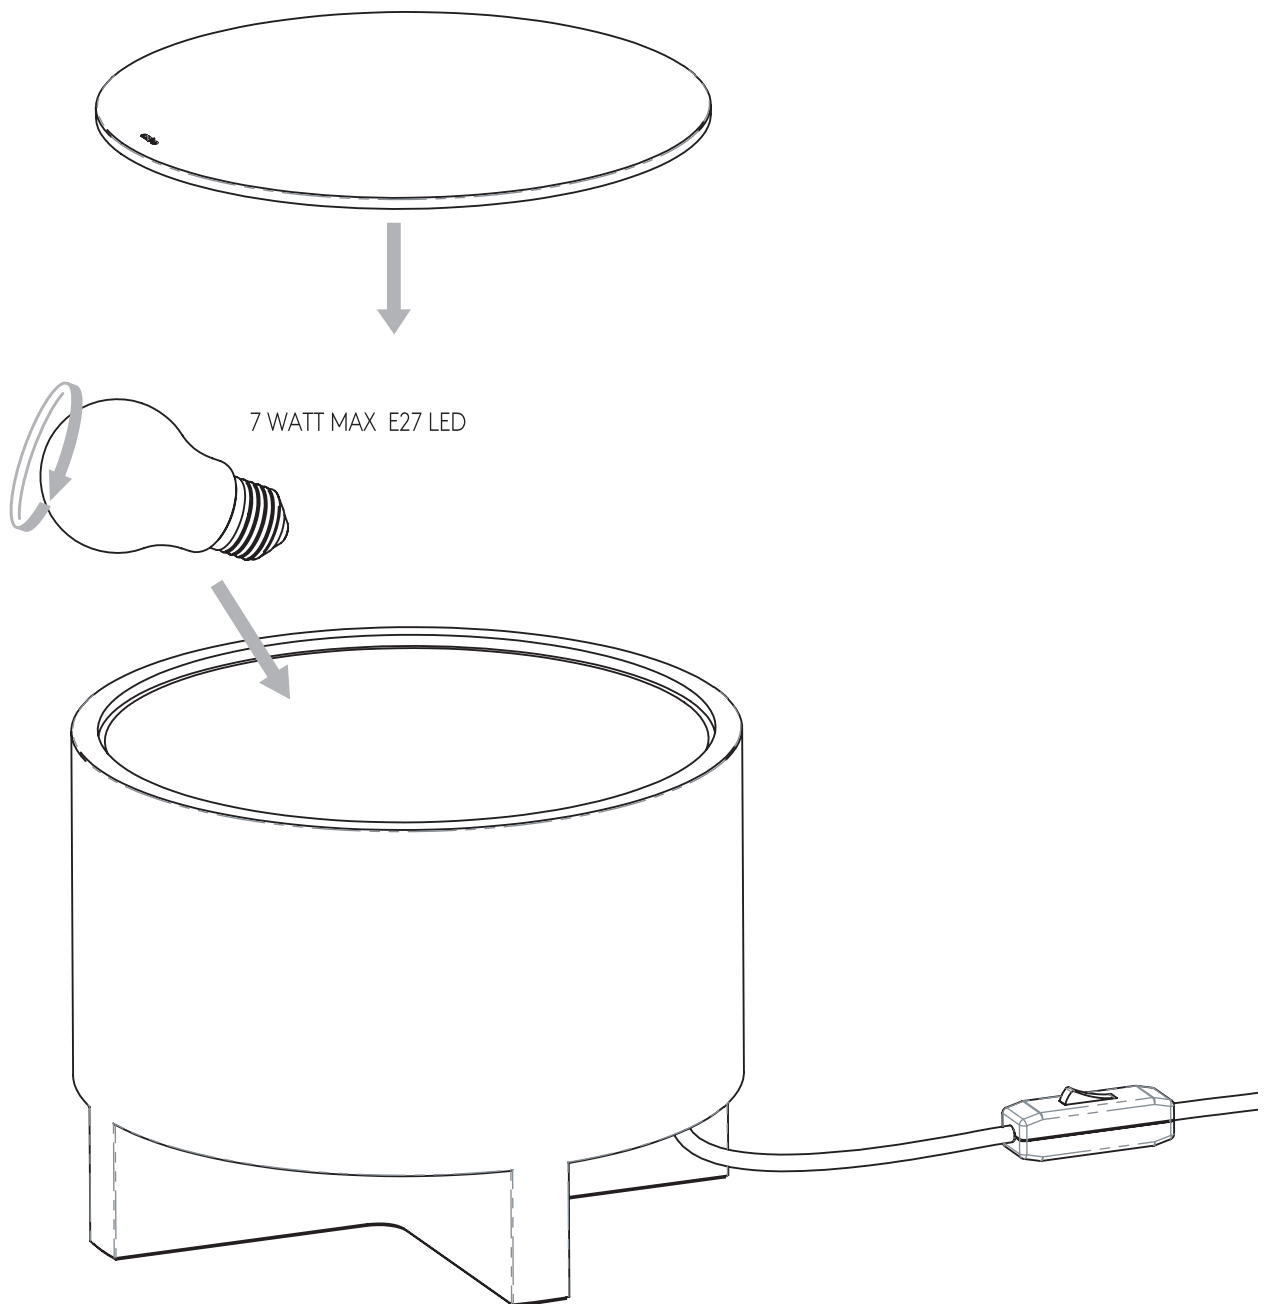

Remove if outside U.K. Euro-plug inside

Ouvrir la fiche anglaise comme indiqué et simplement retirer la fiche européenne

Bitte entnehmen Sie den innenliegenden Eurostecker, wenn Sie außerhalb der U.K. wohnen

Sacar en caso de utilizarse fuera de Reino Unido. Enchufe europeo en el interior.