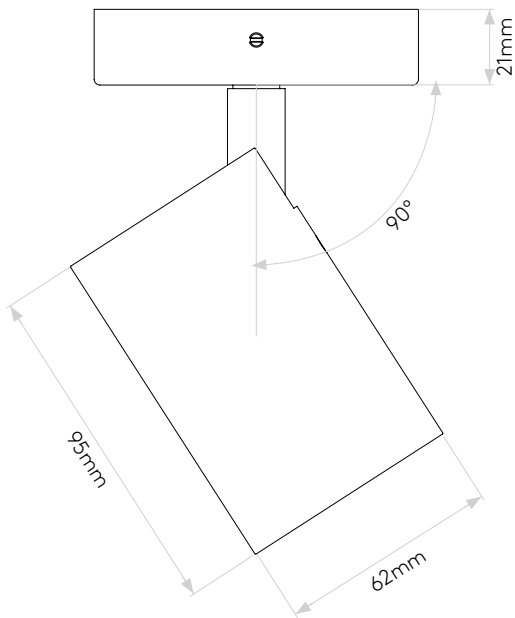

PRODUCT ELEVATIONS

astro

Please note that some dimensions may vary slightly due to manufacturing tolerances, this includes cable entry and fixing holes

Veuillez noter que certaines dimensions peuvent varier légèrement en raison des tolérances de fabrication, y compris l'entrée de câble et les trous de fixation.

Bitte beachten Sie, dass die Maße Fertigungstoleranzen unterliegen und daher in geringem Umfang von der angegebenen Größe abweichen können. Dies gilt auch für Kabeleingänge und Befestigungslöcher.

Si prega notare che possono esserci piccole variazioni in alcune dimensioni dovute alle tolleranze di produzione, queste includono l'ingresso del cavo e i fori di fissaggio.