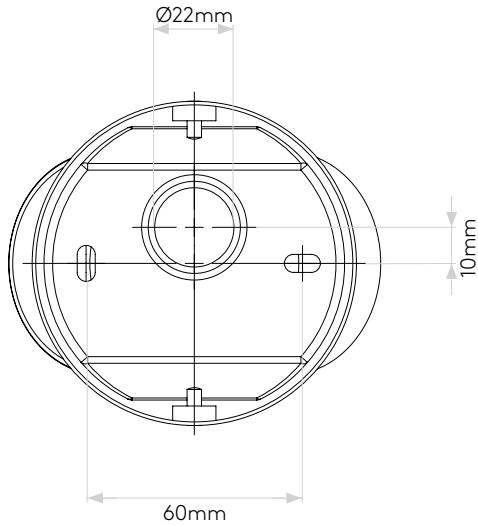

PRODUCT ELEVATIONS

astro

Please note that some dimensions may vary slightly due to manufacturing tolerances, this includes cable entry and fixing holes

Veuillez noter que certaines dimensions peuvent varier légèrement en raison des tolérances de fabrication, y compris l'entrée de câble et les trous de fixation.

Bitte beachten Sie, dass die Maße Fertigungstoleranzen unterliegen und daher in geringem Umfang von der angegebenen Größe abweichen können. Dies gilt auch für Kabeleingänge und Befestigungslöcher.

Si prega notare che possono esserci piccole variazioni in alcune dimensioni dovute alle tolleranze di produzione, queste includono l'ingresso del cavo e i fori di fissaggio.