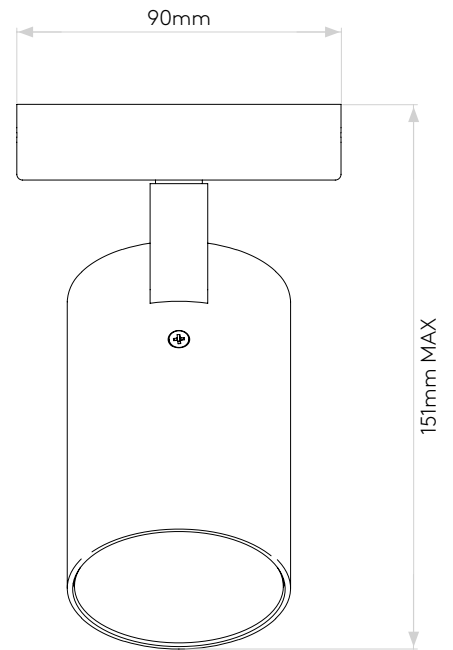

PRODUCT ELEVATIONS

astro

Please note that some dimensions may vary slightly due to manufacturing tolerances, this includes cable entry and fixing holes

Veuillez noter que certaines dimensions peuvent varier légèrement en raison des tolérances de fabrication, y compris l'entrée de câble et les trous de fixation.

Bitte beachten Sie, dass die Maße Fertigungstoleranzen unterliegen und daher in geringem Umfang von der angegebenen Größe abweichen können. Dies gilt auch für Kabeleingänge und Befestigungslöcher.

Si prega notare che possono esserci piccole variazioni in alcune dimensioni dovute alle tolleranze di produzione, queste includono l'ingresso del cavo e i fori di fissaggio.