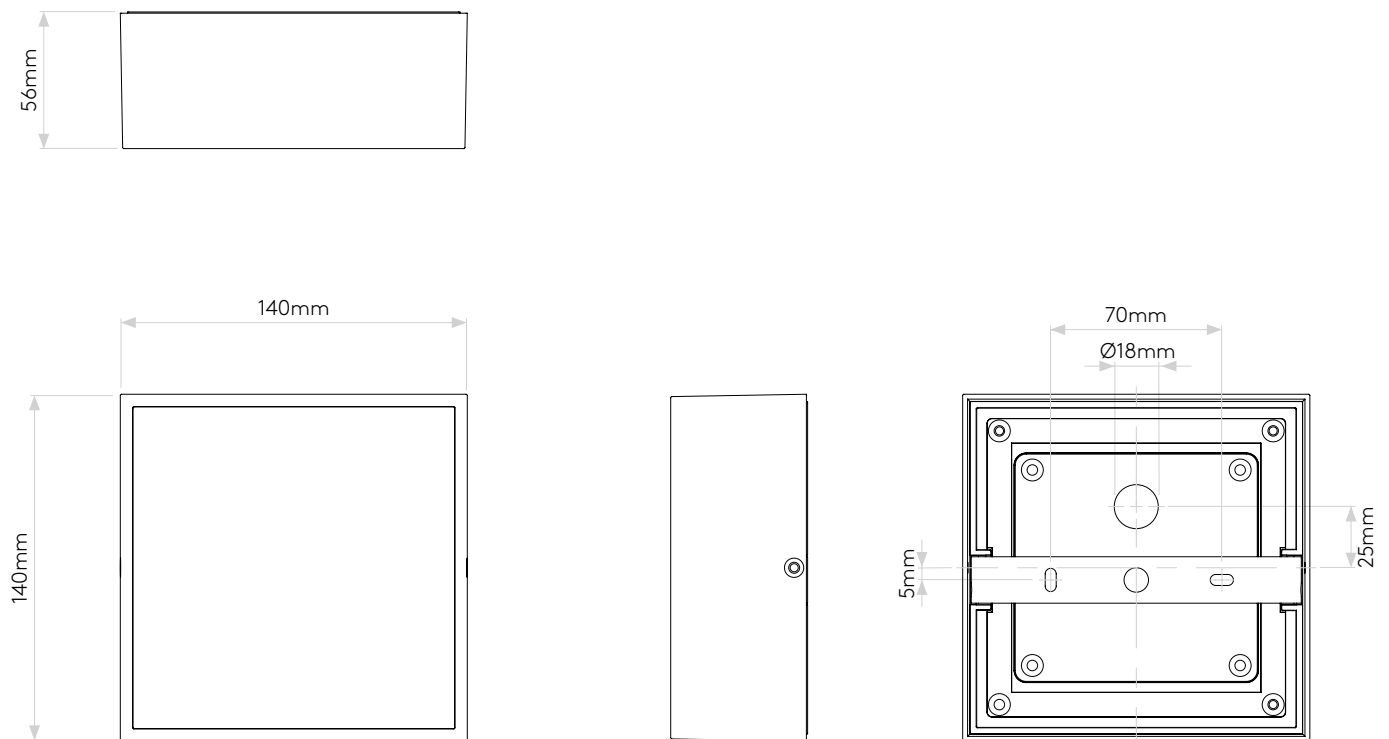

PRODUCT ELEVATIONS

astro

Please note that some dimensions may vary slightly due to manufacturing tolerances, this includes cable entry and fixing holes

Veillez noter que certaines dimensions peuvent varier légèrement en raison des tolérances de fabrication, y compris l'entrée de câble et les trous de fixation.

Bitte beachten Sie, dass die Maße Fertigungstoleranzen unterliegen und daher in geringem Umfang von der angegebenen Größe abweichen können. Dies gilt auch für Kabeleingänge und Befestigungslöcher.

Si prega notare che possono esserci piccole variazioni in alcune dimensioni dovute alle tolleranze di produzione, queste includono l'ingresso del cavo e i fori di fissaggio.