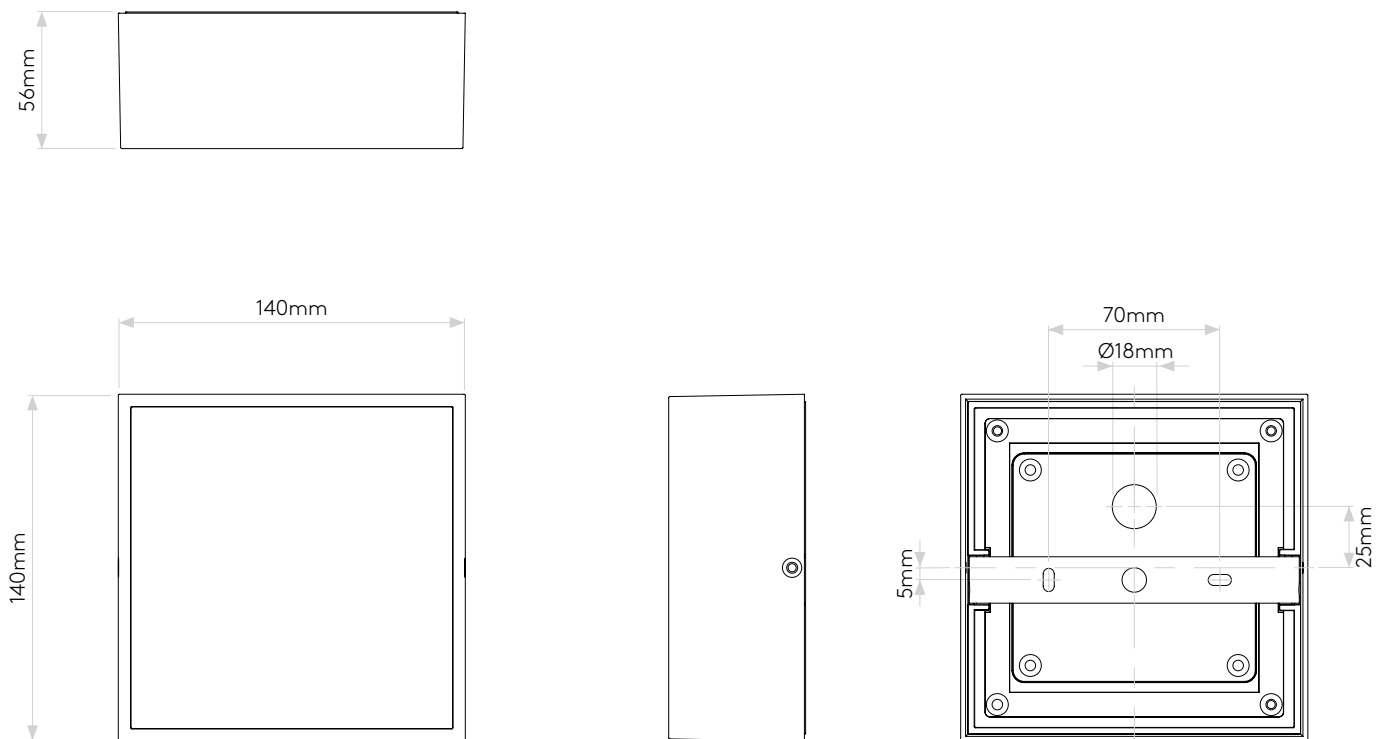

PRODUCT ELEVATIONS

astro

Please note that some dimensions may vary slightly due to manufacturing tolerances, this includes cable entry and fixing holes

Veillez noter que certaines dimensions peuvent varier légèrement en raison des tolérances de fabrication, y compris l'entrée de câble et les trous de fixation.

Bitte beachten Sie, dass die Maße Fertigungstoleranzen unterliegen und daher in geringem Umfang von der angegebenen Größe abweichen können. Dies gilt auch für Kabeleingänge und Befestigungslöcher.

Si prega notare che possono esserci piccole variazioni in alcune dimensioni dovute alle tolleranze di produzione, queste includono l'ingresso del cavo e i fori di fissaggio.