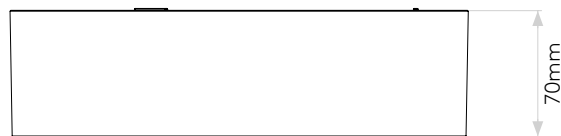

PRODUCT ELEVATIONS

astro

Please note that some dimensions may vary slightly due to manufacturing tolerances, this includes cable entry and fixing holes

Veuillez noter que certaines dimensions peuvent varier légèrement en raison des tolérances de fabrication, y compris l'entrée de câble et les trous de fixation.

Bitte beachten Sie, dass die Maße Fertigungstoleranzen unterliegen und daher in geringem Umfang von der angegebenen Größe abweichen können. Dies gilt auch für Kabeleingänge und Befestigungslöcher.

Si prega notare che possono esserci piccole variazioni in alcune dimensioni dovute alle tolleranze di produzione, queste includono l'ingresso del cavo e i fori di fissaggio.