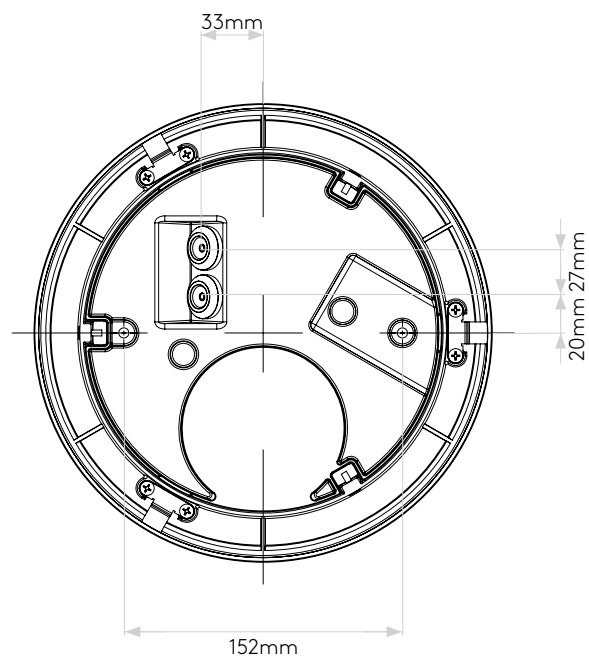

KEA 250 ROUND

astro

GENERAL

LOCATION:	Exterior
CLASS:	CE (Class I)
IP RATING:	IP65
BATHROOM ZONE:	Zone 1, 2, 3
DRIVER REQUIRED:	No
INSTALLATION ORIENTATION:	Ceiling & Wall Mount
MAIN MATERIAL:	Metal - Aluminium
DIMENSIONS (mm):	D: 70 Ø: 250
CUT OUT HOLE (mm):	-
RECESS DEPTH (mm):	-
FIRE RATING:	-
CABLE LENGTH (mm):	-
GROSS WEIGHT (kg):	2.35

LAMP

LIGHT SOURCE:	LED Module
WATTAGE:	12.6W
LAMP INCLUDED:	Yes (Integral)
MAXIMUM LAMP LENGTH (mm):	-
LUMINOUS FLUX (lm):	1046
COLOUR TEMP (K):	3000
CRI (Ra):	>80
MACADAM ELLIPSE:	To Be Advised
TILT ADJUSTABLE ANGLE (°):	-
ROTATION ADJUSTABLE ANGLE (°):	-
LIFETIME (hrs):	50000
BEAM ANGLE (°):	-

Please note that some dimensions may vary slightly due to manufacturing tolerances, this includes cable entry and fixing holes

Veuillez noter que certaines dimensions peuvent varier légèrement en raison des tolérances de fabrication, y compris l'entrée de câble et les trous de fixation.