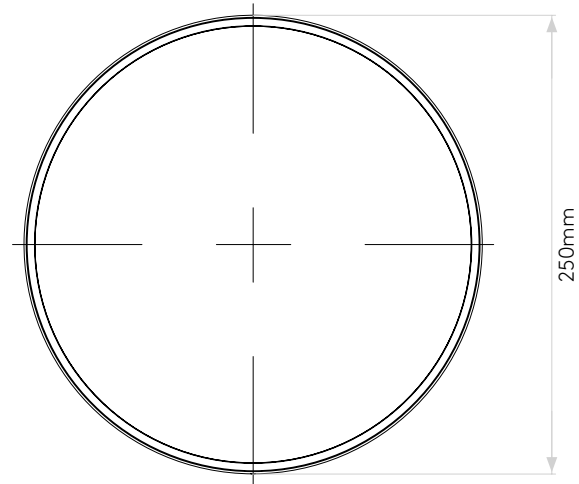

PRODUCT ELEVATIONS

astro

Please note that some dimensions may vary slightly due to manufacturing tolerances, this includes cable entry and fixing holes

Veuillez noter que certaines dimensions peuvent varier légèrement en raison des tolérances de fabrication, y compris l'entrée de câble et les trous de fixation.

Bitte beachten Sie, dass die Maße Fertigungstoleranzen unterliegen und daher in geringem Umfang von der angegebenen Größe abweichen können. Dies gilt auch für Kabeleingänge und Befestigungslöcher.

Si prega notare che possono esserci piccole variazioni in alcune dimensioni dovute alle tolleranze di produzione, queste includono l'ingresso del cavo e i fori di fissaggio.