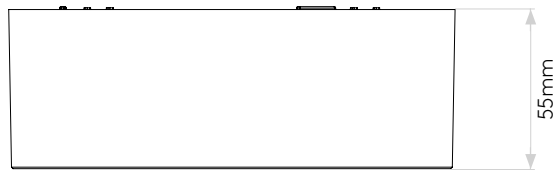

PRODUCT ELEVATIONS

astro

Please note that some dimensions may vary slightly due to manufacturing tolerances, this includes cable entry and fixing holes

Veillez noter que certaines dimensions peuvent varier légèrement en raison des tolérances de fabrication, y compris l'entrée de câble et les trous de fixation.

Bitte beachten Sie, dass die Maße Fertigungstoleranzen unterliegen und daher in geringem Umfang von der angegebenen Größe abweichen können. Dies gilt auch für Kabeingänge und Befestigungslöcher.

Si prega notare che possono esserci piccole variazioni in alcune dimensioni dovute alle tolleranze di produzione, queste includono l'ingresso del cavo e i fori di fissaggio.