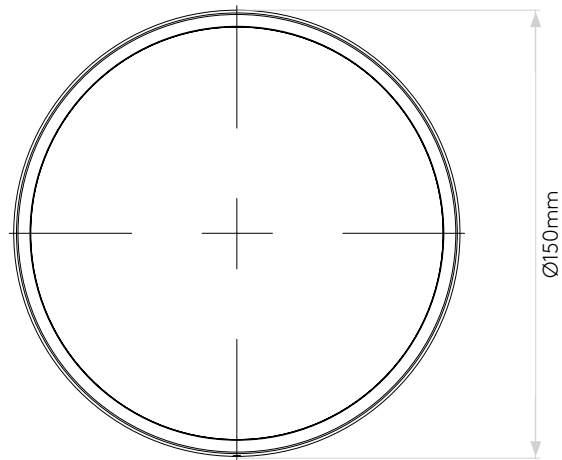

PRODUCT ELEVATIONS

astro

Please note that some dimensions may vary slightly due to manufacturing tolerances, this includes cable entry and fixing holes

Veuillez noter que certaines dimensions peuvent varier légèrement en raison des tolérances de fabrication, y compris l'entrée de câble et les trous de fixation.

Bitte beachten Sie, dass die Maße Fertigungstoleranzen unterliegen und daher in geringem Umfang von der angegebenen Größe abweichen können. Dies gilt auch für Kabeingänge und Befestigungslöcher.

Si prega notare che possono esserci piccole variazioni in alcune dimensioni dovute alle tolleranze di produzione, queste includono l'ingresso del cavo e i fori di fissaggio.