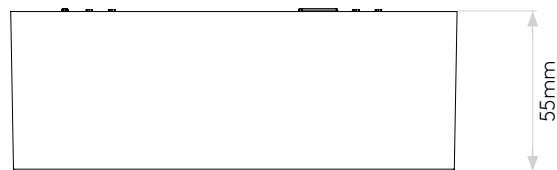

PRODUCT ELEVATIONS

astro

Please note that some dimensions may vary slightly due to manufacturing tolerances, this includes cable entry and fixing holes

Veuillez noter que certaines dimensions peuvent varier légèrement en raison des tolérances de fabrication, y compris l'entrée de câble et les trous de fixation.

Bitte beachten Sie, dass die Maße Fertigungstoleranzen unterliegen und daher in geringem Umfang von der angegebenen Größe abweichen können. Dies gilt auch für Kabeingänge und Befestigungslöcher.

Si prega notare che possono esserci piccole variazioni in alcune dimensioni dovute alle tolleranze di produzione, queste includono l'ingresso del cavo e i fori di fissaggio.