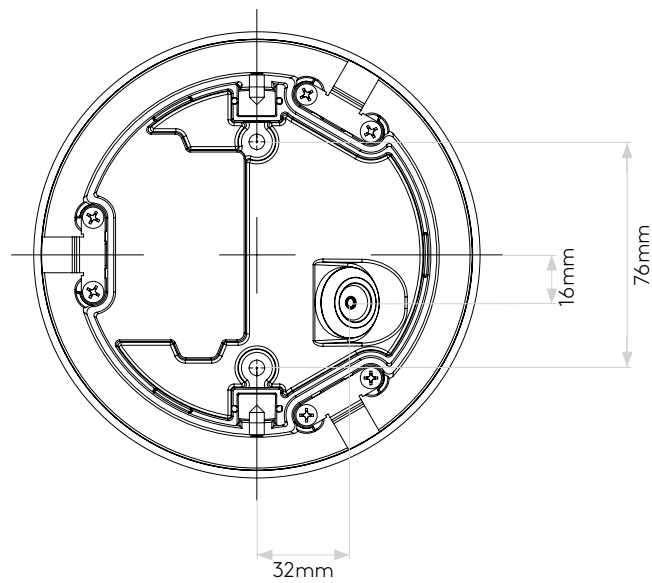

KEA 150 ROUND

astro

GENERAL

LOCATION:	Exterior
CLASS:	CE (Class I)
IP RATING:	IP65
BATHROOM ZONE:	Zone 1, 2, 3
DRIVER REQUIRED:	No
INSTALLATION ORIENTATION:	Ceiling & Wall Mount
MAIN MATERIAL:	Metal - Aluminium
DIMENSIONS (mm):	D: 55 Ø: 150
CUT OUT HOLE (mm):	-
RECESS DEPTH (mm):	-
FIRE RATING:	-
CABLE LENGTH (mm):	-
GROSS WEIGHT (kg):	1.05

LAMP

LIGHT SOURCE:	LED Module
WATTAGE:	8.1W
LAMP INCLUDED:	Yes (Integral)
MAXIMUM LAMP LENGTH (mm):	-
LUMINOUS FLUX (lm):	566
COLOUR TEMP (K):	3000
CRI (Ra):	>80
MACADAM ELLIPSE:	To Be Advised
TILT ADJUSTABLE ANGLE (°):	-
ROTATION ADJUSTABLE ANGLE (°):	-
LIFETIME (hrs):	50000
BEAM ANGLE (°):	-

Please note that some dimensions may vary slightly due to manufacturing tolerances, this includes cable entry and fixing holes

Veuillez noter que certaines dimensions peuvent varier légèrement en raison des tolérances de fabrication, y compris l'entrée de câble et les trous de fixation.