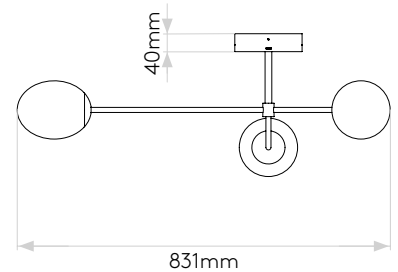

PRODUCT ELEVATIONS

astro

Please note that some dimensions may vary slightly due to manufacturing tolerances, this includes cable entry and fixing holes

Veuillez noter que certaines dimensions peuvent varier légèrement en raison des tolérances de fabrication, y compris l'entrée de câble et les trous de fixation.

Bitte beachten Sie, dass die Maße Fertigungstoleranzen unterliegen und daher in geringem Umfang von der angegebenen Größe abweichen können. Dies gilt auch für Kabeleingänge und Befestigungslöcher.

Si prega notare che possono esserci piccole variazioni in alcune dimensioni dovute alle tolleranze di produzione, queste includono l'ingresso del cavo e i fori di fissaggio.