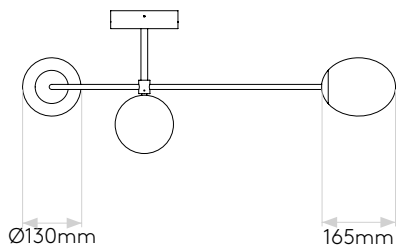

PRODUCT ELEVATIONS

astro

Please note that some dimensions may vary slightly due to manufacturing tolerances, this includes cable entry and fixing holes

Veuillez noter que certaines dimensions peuvent varier légèrement en raison des tolérances de fabrication, y compris l'entrée de câble et les trous de fixation.

Bitte beachten Sie, dass die Maße Fertigungstoleranzen unterliegen und daher in geringem Umfang von der angegebenen Größe abweichen können. Dies gilt auch für Kabeleingänge und Befestigungslöcher.

Si prega notare che possono esserci piccole variazioni in alcune dimensioni dovute alle tolleranze di produzione, queste includono l'ingresso del cavo e i fori di fissaggio.