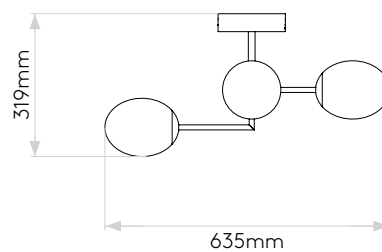

PRODUCT ELEVATIONS

astro

Please note that some dimensions may vary slightly due to manufacturing tolerances, this includes cable entry and fixing holes

Veuillez noter que certaines dimensions peuvent varier légèrement en raison des tolérances de fabrication, y compris l'entrée de câble et les trous de fixation.

Bitte beachten Sie, dass die Maße Fertigungstoleranzen unterliegen und daher in geringem Umfang von der angegebenen Größe abweichen können. Dies gilt auch für Kabeleingänge und Befestigungslöcher.

Si prega notare che possono esserci piccole variazioni in alcune dimensioni dovute alle tolleranze di produzione, queste includono l'ingresso del cavo e i fori di fissaggio.