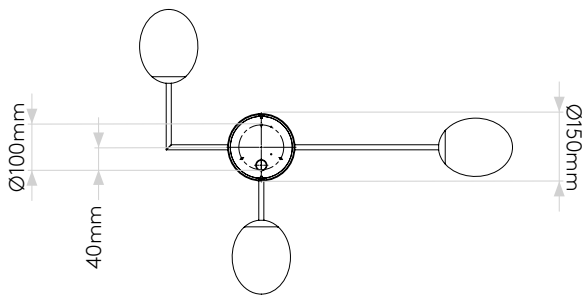

PRODUCT ELEVATIONS

astro

Please note that some dimensions may vary slightly due to manufacturing tolerances, this includes cable entry and fixing holes

Veuillez noter que certaines dimensions peuvent varier légèrement en raison des tolérances de fabrication, y compris l'entrée de câble et les trous de fixation.

Bitte beachten Sie, dass die Maße Fertigungstoleranzen unterliegen und daher in geringem Umfang von der angegebenen Größe abweichen können. Dies gilt auch für Kabeleingänge und Befestigungslöcher.

Si prega notare che possono esserci piccole variazioni in alcune dimensioni dovute alle tolleranze di produzione, queste includono l'ingresso del cavo e i fori di fissaggio.