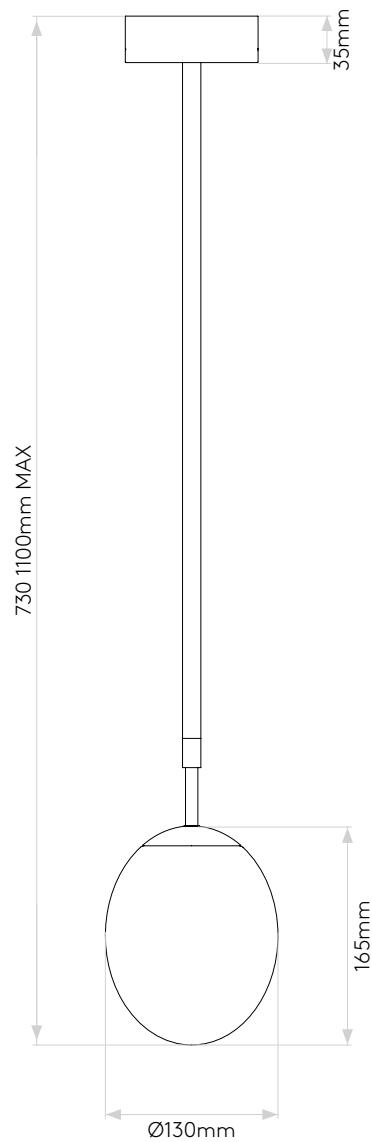

KIWI PENDANT

astro

GENERAL

LOCATION:	Bathroom
CLASS:	CE (Class II)
IP RATING:	IP44
BATHROOM ZONE:	Zone 2, 3
DRIVER REQUIRED:	No
INSTALLATION ORIENTATION:	Ceiling Mount
MAIN MATERIAL:	Metal - Zinc
DIMENSIONS (mm):	H: 73 - 1100 Ø: 130
CUT OUT HOLE (mm):	-
RECESS DEPTH (mm):	-
FIRE RATING:	-
CABLE LENGTH (mm):	-
GROSS WEIGHT (kg):	1.7

LAMP

LIGHT SOURCE:	COB LED
WATTAGE:	7.6W
LAMP INCLUDED:	Yes (Integral)
MAXIMUM LAMP LENGTH (mm):	-
LUMINOUS FLUX (lm):	518
COLOUR TEMP (K):	2700
CRI (Ra):	80
MACADAM ELLIPSE:	3-Step
TILT ADJUSTABLE ANGLE (°):	-
ROTATION ADJUSTABLE ANGLE (°):	-
LIFETIME (hrs):	42300
BEAM ANGLE (°):	-

PRODUCT ELEVATIONS

astro

Please note that some dimensions may vary slightly due to manufacturing tolerances, this includes cable entry and fixing holes

Veillez noter que certaines dimensions peuvent varier légèrement en raison des tolérances de fabrication, y compris l'entrée de câble et les trous de fixation.

Bitte beachten Sie, dass die Maße Fertigungstoleranzen unterliegen und daher in geringem Umfang von der angegebenen Größe abweichen können. Dies gilt auch für Kabeleingänge und Befestigungslöcher.

Si prega notare che possono esserci piccole variazioni in alcune dimensioni dovute alle tolleranze di produzione, queste includono l'ingresso del cavo e i fori di fissaggio.