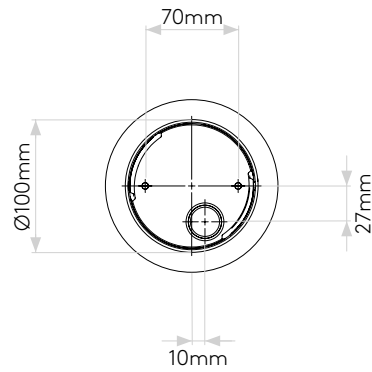

PRODUCT ELEVATIONS

astro

Please note that some dimensions may vary slightly due to manufacturing tolerances, this includes cable entry and fixing holes

Veillez noter que certaines dimensions peuvent varier légèrement en raison des tolérances de fabrication, y compris l'entrée de câble et les trous de fixation.

Bitte beachten Sie, dass die Maße Fertigungstoleranzen unterliegen und daher in geringem Umfang von der angegebenen Größe abweichen können. Dies gilt auch für Kabeleingänge und Befestigungslöcher.

Si prega notare che possono esserci piccole variazioni in alcune dimensioni dovute alle tolleranze di produzione, queste includono l'ingresso del cavo e i fori di fissaggio.