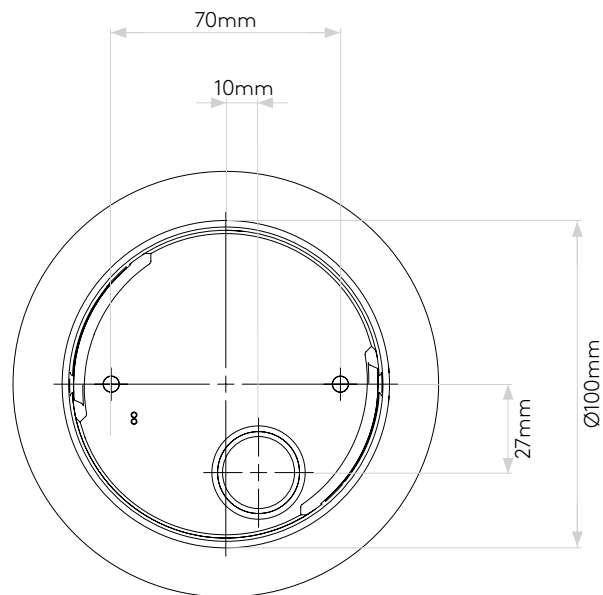

PRODUCT ELEVATIONS

astro

Please note that some dimensions may vary slightly due to manufacturing tolerances, this includes cable entry and fixing holes

Veillez noter que certaines dimensions peuvent varier légèrement en raison des tolérances de fabrication, y compris l'entrée de câble et les trous de fixation.

Bitte beachten Sie, dass die Maße Fertigungstoleranzen unterliegen und daher in geringem Umfang von der angegebenen Größe abweichen können. Dies gilt auch für Kabeingänge und Befestigungslöcher.

Si prega notare che possono esserci piccole variazioni in alcune dimensioni dovute alle tolleranze di produzione, queste includono l'ingresso del cavo e i fori di fissaggio.