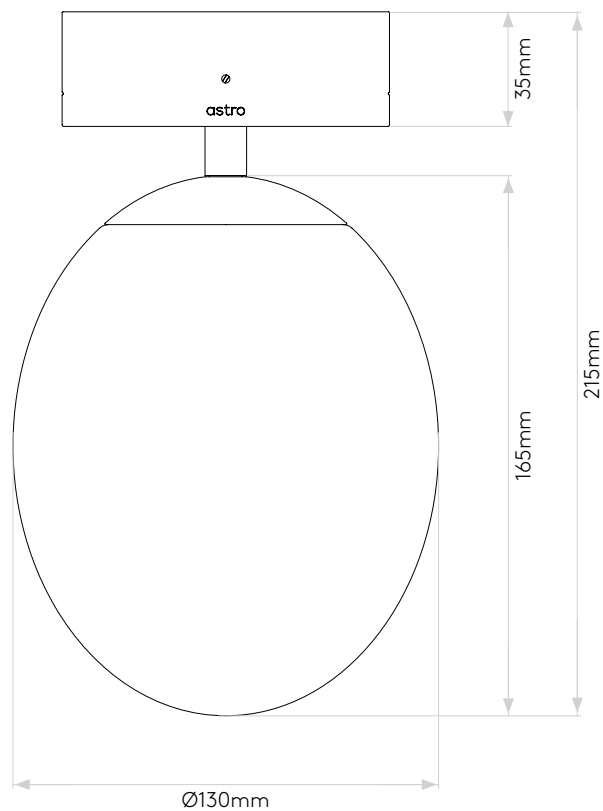

PRODUCT ELEVATIONS

astro

Please note that some dimensions may vary slightly due to manufacturing tolerances, this includes cable entry and fixing holes

Veillez noter que certaines dimensions peuvent varier légèrement en raison des tolérances de fabrication, y compris l'entrée de câble et les trous de fixation.

Bitte beachten Sie, dass die Maße Fertigungstoleranzen unterliegen und daher in geringem Umfang von der angegebenen Größe abweichen können. Dies gilt auch für Kabeingänge und Befestigungslöcher.

Si prega notare che possono esserci piccole variazioni in alcune dimensioni dovute alle tolleranze di produzione, queste includono l'ingresso del cavo e i fori di fissaggio.