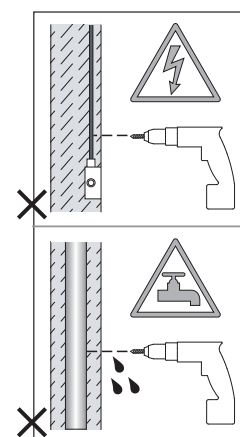

IT Tutti i prodotti che includono ballast elettronici non devono essere installati sugli stessi circuiti elettrici come anche prodotti con carichi induttivi quali lampadari a fluorescenza magnetica, motori o ventilatori. I carichi induttivi possono generare scariche eccessive che possono danneggiare i ballast.

DE Produkte mit elektronischen Vorschaltgeräten/ Treibern dürfen nicht im selben Stromkreislauf installiert werden wie Verbraucher mit induktiven Lasten, z.B. magnetische Leuchtstofflampen, Motoren oder Ventilatoren. Induktive Lasten können übermäßige Spannungsspitzen erzeugen, die elektronische Vorschaltgeräte beschädigen könnten.

GB
PLEASE READ THE INSTRUCTIONS CAREFULLY
BEFORE COMMENCING ASSEMBLY

Live: Normally Brown / Red
Neutral: Normally Blue / Black
Earth: Normally Green / Yellow

FR
LIRE ATTENTIVEMENT LES INSTRUCTIONS
AVANT DE COMMENCER LE MONTAGE

Phase: Normalement Brun / Rouge
Neutre: Normalement Bleu / Noir
Terre: Normalement Vert / Jaune

IT
LEGGERE ATTENTAMENTE LE ISTRUZIONI
PRIMA DI COMINCIARE L'ASSEMBLAGGIO

Cavo positivo: normalmente marrone o rosso
Cavo neutro: normalmente blu o nero
Cavo terra: normalmente verde o giallo

DE
LESEN SIE BITTE DIE ANWEISUNGEN
SORGFALTIG DURCH, BEVOR SIE MIT DEM
ZUSAMMENBAUEN BEGINNEN

Phase: Normalerweise Braun / Rot
Nulleiter: Normalerweise Blau / Schwarz
Erde: Normalerweise Grün / Gelb

FOR WALL USE ONLY
Usage mural uniquement
Solo per uso a parete
Nur zur Verwendung als Wandleuchte