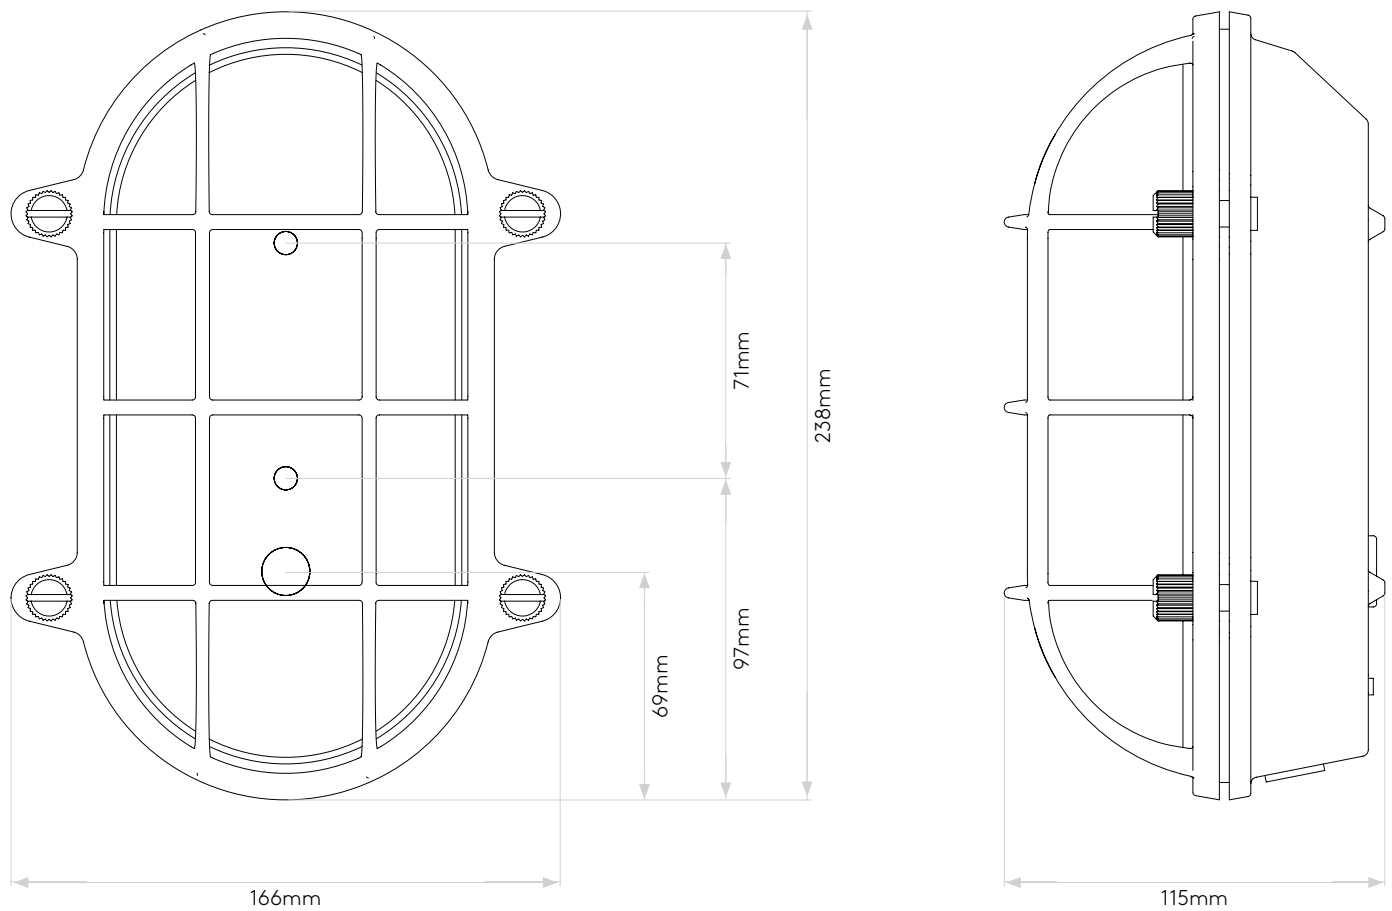

PRODUCT ELEVATIONS

astro

Please note that some dimensions may vary slightly due to manufacturing tolerances, this includes cable entry and fixing holes

Veillez noter que certaines dimensions peuvent varier légèrement en raison des tolérances de fabrication, y compris l'entrée de câble et les trous de fixation.

Bitte beachten Sie, dass die Maße Fertigungstoleranzen unterliegen und daher in geringem Umfang von der angegebenen Größe abweichen können. Dies gilt auch für Kabeingänge und Befestigungslöcher.

Si prega notare che possono esserci piccole variazioni in alcune dimensioni dovute alle tolleranze di produzione, queste includono l'ingresso del cavo e i fori di fissaggio.