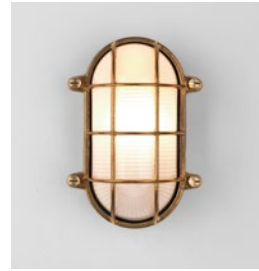

LAMP

LIGHT SOURCE:	E27/ES
WATTAGE:	42W
LAMP INCLUDED:	No
MAXIMUM LAMP LENGTH (mm):	130
LUMINOUS FLUX (lm):	Lamp Dependent
COLOUR TEMP (K):	Lamp Dependent
CRI (Ra):	Lamp Dependent
MACADAM ELLIPSE:	Lamp Dependent
TILT ADJUSTABLE ANGLE (°):	-
ROTATION ADJUSTABLE ANGLE (°):	-
LIFETIME (hrs):	Lamp Dependent
BEAM ANGLE (°):	Lamp Dependent

SHADE INCLUDED:	-
SHADE/DIFFUSER MATERIAL:	Glass
SHADE/DIFFUSER FINISH	Frosted
F MARK:	Suitable for mounting on flammable materials

CODE: 1376002
FINISH: NATURAL BRASS

CODE: 1376004
FINISH: POLISHED NICKEL