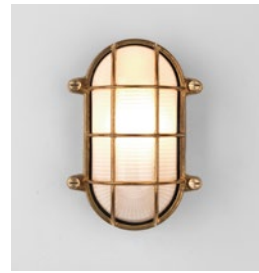

## LAMP

LIGHT SOURCE:	E27/ES
WATTAGE:	42W
LAMP INCLUDED:	No
MAXIMUM LAMP LENGTH (mm):	130
LUMINOUS FLUX (lm):	Lamp Dependent
COLOUR TEMP (K):	Lamp Dependent
CRI (Ra):	Lamp Dependent
MACADAM ELLIPSE:	Lamp Dependent
TILT ADJUSTABLE ANGLE (°):	-
ROTATION ADJUSTABLE ANGLE (°):	-
LIFETIME (hrs):	Lamp Dependent
BEAM ANGLE (°):	Lamp Dependent

## ADDITIONAL INFORMATION:

SHADE INCLUDED:	-
SHADE/DIFFUSER MATERIAL:	Glass
SHADE/DIFFUSER FINISH	Frosted
F MARK:	Suitable for mounting on flammable materials

CODE: 1376002  
FINISH: NATURAL BRASS

CODE: 1376004  
FINISH: POLISHED NICKEL