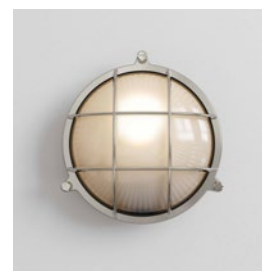

LAMP

LIGHT SOURCE:	E27/ES
WATTAGE:	42W
LAMP INCLUDED:	No
MAXIMUM LAMP LENGTH (mm):	130
LUMINOUS FLUX (lm):	Lamp Dependent
COLOUR TEMP (K):	Lamp Dependent
CRI (Ra):	Lamp Dependent
MACADAM ELLIPSE:	Lamp Dependent
TILT ADJUSTABLE ANGLE (°):	-
ROTATION ADJUSTABLE ANGLE (°):	-
LIFETIME (hrs):	Lamp Dependent
BEAM ANGLE (°):	Lamp Dependent

SHADE INCLUDED:	-
SHADE/DIFFUSER MATERIAL:	Glass
SHADE/DIFFUSER FINISH	Frosted
F MARK:	Suitable for mounting on flammable materials

CODE: 1376001
FINISH: NATURAL BRASS

CODE: 1376003
FINISH: POLISHED NICKEL