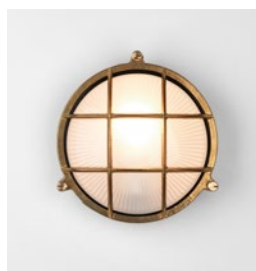

THURSO ROUND

astro

GENERAL

LOCATION:	Exterior
CLASS:	CE (Class I)
IP RATING:	IP44
BATHROOM ZONE:	Zone 2, 3
DRIVER REQUIRED:	No
INSTALLATION ORIENTATION:	Ceiling or Wall Mount
MAIN MATERIAL:	Metal - Brass
DIMENSIONS (mm):	D: 98 Ø: 218
CUT OUT HOLE (mm):	-
RECESS DEPTH (mm):	-
FIRE RATING:	-
CABLE LENGTH (mm):	-
GROSS WEIGHT (kg):	2.1

LAMP

LIGHT SOURCE:	E27/ES
WATTAGE:	42W
LAMP INCLUDED:	No
MAXIMUM LAMP LENGTH (mm):	130
LUMINOUS FLUX (lm):	Lamp Dependent
COLOUR TEMP (K):	Lamp Dependent
CRI (Ra):	Lamp Dependent
MACADAM ELLIPSE:	Lamp Dependent
TILT ADJUSTABLE ANGLE (°):	-
ROTATION ADJUSTABLE ANGLE (°):	-
LIFETIME (hrs):	Lamp Dependent
BEAM ANGLE (°):	Lamp Dependent

SHADE INCLUDED:	-
SHADE/DIFFUSER MATERIAL:	Glass
SHADE/DIFFUSER FINISH	Frosted
F MARK:	Suitable for mounting on flammable materials

CODE: 1376001
FINISH: NATURAL BRASS

CODE: 1376003
FINISH: POLISHED NICKEL