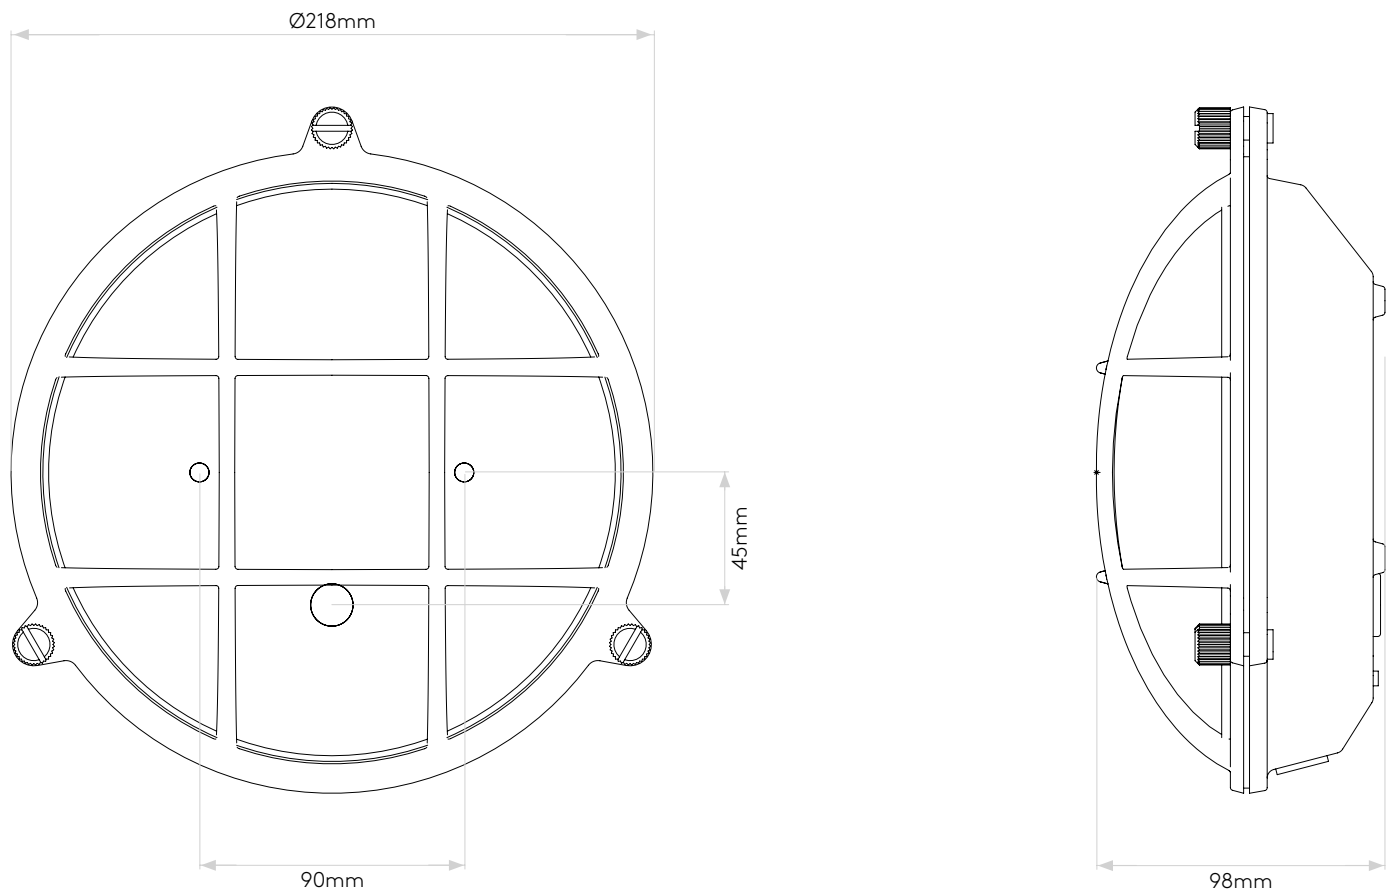

PRODUCT ELEVATIONS

astro

Please note that some dimensions may vary slightly due to manufacturing tolerances, this includes cable entry and fixing holes

Veillez noter que certaines dimensions peuvent varier légèrement en raison des tolérances de fabrication, y compris l'entrée de câble et les trous de fixation.

Bitte beachten Sie, dass die Maße Fertigungstoleranzen unterliegen und daher in geringem Umfang von der angegebenen Größe abweichen können. Dies gilt auch für Kabeingänge und Befestigungslöcher.

Si prega notare che possono esserci piccole variazioni in alcune dimensioni dovute alle tolleranze di produzione, queste includono l'ingresso del cavo e i fori di fissaggio.