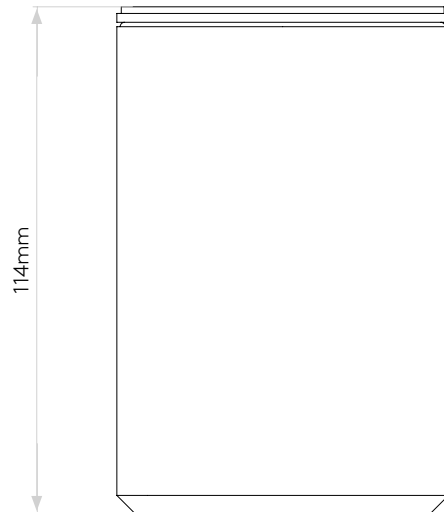

PRODUCT ELEVATIONS

astro

Please note that some dimensions may vary slightly due to manufacturing tolerances, this includes cable entry and fixing holes

Veillez noter que certaines dimensions peuvent varier légèrement en raison des tolérances de fabrication, y compris l'entrée de câble et les trous de fixation.

Bitte beachten Sie, dass die Maße Fertigungstoleranzen unterliegen und daher in geringem Umfang von der angegebenen Größe abweichen können. Dies gilt auch für Kabeleingänge und Befestigungslöcher.

Si prega notare che possono esserci piccole variazioni in alcune dimensioni dovute alle tolleranze di produzione, queste includono l'ingresso del cavo e i fori di fissaggio.