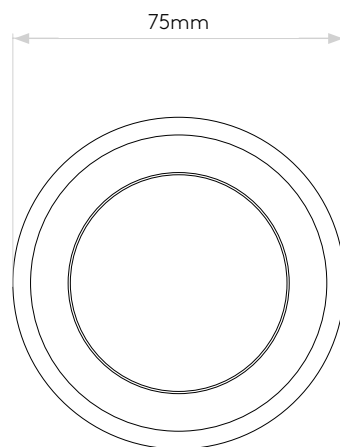

PRODUCT ELEVATIONS

astro

Please note that some dimensions may vary slightly due to manufacturing tolerances, this includes cable entry and fixing holes

Veillez noter que certaines dimensions peuvent varier légèrement en raison des tolérances de fabrication, y compris l'entrée de câble et les trous de fixation.

Bitte beachten Sie, dass die Maße Fertigungstoleranzen unterliegen und daher in geringem Umfang von der angegebenen Größe abweichen können. Dies gilt auch für Kabeleingänge und Befestigungslöcher.

Si prega notare che possono esserci piccole variazioni in alcune dimensioni dovute alle tolleranze di produzione, queste includono l'ingresso del cavo e i fori di fissaggio.