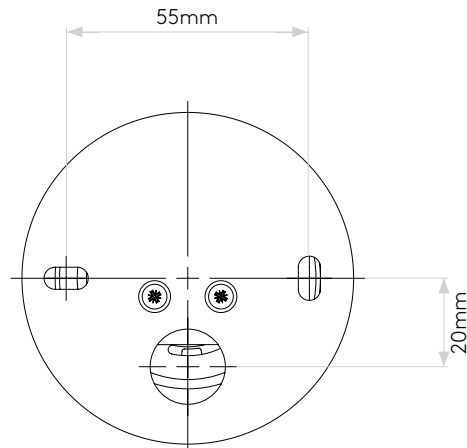

PRODUCT ELEVATIONS

astro

Please note that some dimensions may vary slightly due to manufacturing tolerances, this includes cable entry and fixing holes

Veillez noter que certaines dimensions peuvent varier légèrement en raison des tolérances de fabrication, y compris l'entrée de câble et les trous de fixation.

Bitte beachten Sie, dass die Maße Fertigungstoleranzen unterliegen und daher in geringem Umfang von der angegebenen Größe abweichen können. Dies gilt auch für Kabeleingänge und Befestigungslöcher.

Si prega notare che possono esserci piccole variazioni in alcune dimensioni dovute alle tolleranze di produzione, queste includono l'ingresso del cavo e i fori di fissaggio.