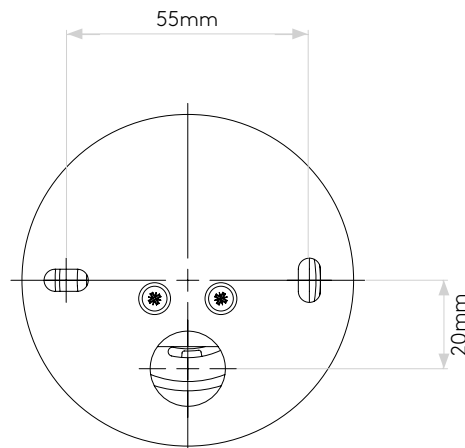

PRODUCT ELEVATIONS

astro

Please note that some dimensions may vary slightly due to manufacturing tolerances, this includes cable entry and fixing holes

Veillez noter que certaines dimensions peuvent varier légèrement en raison des tolérances de fabrication, y compris l'entrée de câble et les trous de fixation.

Bitte beachten Sie, dass die Maße Fertigungstoleranzen unterliegen und daher in geringem Umfang von der angegebenen Größe abweichen können. Dies gilt auch für Kabeleingänge und Befestigungslöcher.

Si prega notare che possono esserci piccole variazioni in alcune dimensioni dovute alle tolleranze di produzione, queste includono l'ingresso del cavo e i fori di fissaggio.