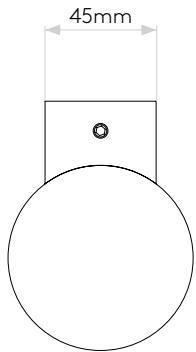

PRODUCT ELEVATIONS

astro

Please note that some dimensions may vary slightly due to manufacturing tolerances, this includes cable entry and fixing holes

Veillez noter que certaines dimensions peuvent varier légèrement en raison des tolérances de fabrication, y compris l'entrée de câble et les trous de fixation.

Bitte beachten Sie, dass die Maße Fertigungstoleranzen unterliegen und daher in geringem Umfang von der angegebenen Größe abweichen können. Dies gilt auch für Kabeleingänge und Befestigungslöcher.

Si prega notare che possono esserci piccole variazioni in alcune dimensioni dovute alle tolleranze di produzione, queste includono l'ingresso del cavo e i fori di fissaggio.