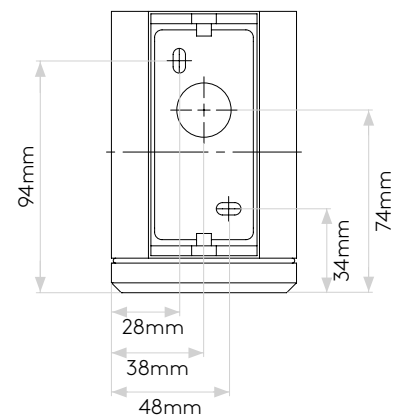

PRODUCT ELEVATIONS

astro

Please note that some dimensions may vary slightly due to manufacturing tolerances, this includes cable entry and fixing holes

Veillez noter que certaines dimensions peuvent varier légèrement en raison des tolérances de fabrication, y compris l'entrée de câble et les trous de fixation.

Bitte beachten Sie, dass die Maße Fertigungstoleranzen unterliegen und daher in geringem Umfang von der angegebenen Größe abweichen können. Dies gilt auch für Kabeleingänge und Befestigungslöcher.

Si prega notare che possono esserci piccole variazioni in alcune dimensioni dovute alle tolleranze di produzione, queste includono l'ingresso del cavo e i fori di fissaggio.