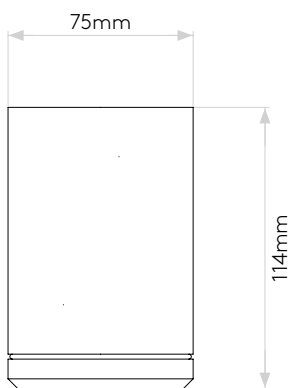

PRODUCT ELEVATIONS

astro

Please note that some dimensions may vary slightly due to manufacturing tolerances, this includes cable entry and fixing holes

Veillez noter que certaines dimensions peuvent varier légèrement en raison des tolérances de fabrication, y compris l'entrée de câble et les trous de fixation.

Bitte beachten Sie, dass die Maße Fertigungstoleranzen unterliegen und daher in geringem Umfang von der angegebenen Größe abweichen können. Dies gilt auch für Kabeleingänge und Befestigungslöcher.

Si prega notare che possono esserci piccole variazioni in alcune dimensioni dovute alle tolleranze di produzione, queste includono l'ingresso del cavo e i fori di fissaggio.