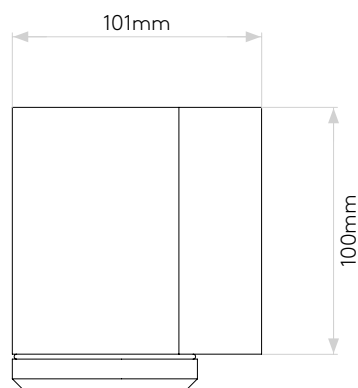

PRODUCT ELEVATIONS

astro

Please note that some dimensions may vary slightly due to manufacturing tolerances, this includes cable entry and fixing holes

Veillez noter que certaines dimensions peuvent varier légèrement en raison des tolérances de fabrication, y compris l'entrée de câble et les trous de fixation.

Bitte beachten Sie, dass die Maße Fertigungstoleranzen unterliegen und daher in geringem Umfang von der angegebenen Größe abweichen können. Dies gilt auch für Kabeleingänge und Befestigungslöcher.

Si prega notare che possono esserci piccole variazioni in alcune dimensioni dovute alle tolleranze di produzione, queste includono l'ingresso del cavo e i fori di fissaggio.