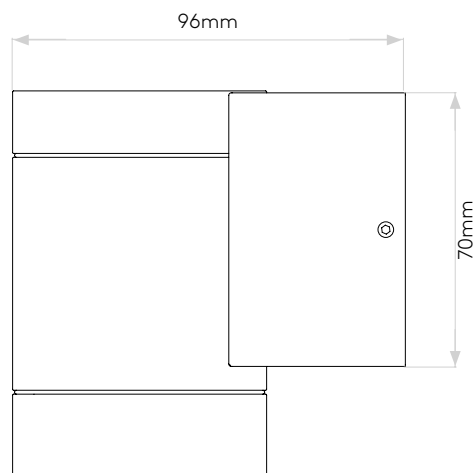

PRODUCT ELEVATIONS

astro

Please note that some dimensions may vary slightly due to manufacturing tolerances, this includes cable entry and fixing holes

Veillez noter que certaines dimensions peuvent varier légèrement en raison des tolérances de fabrication, y compris l'entrée de câble et les trous de fixation.

Bitte beachten Sie, dass die Maße Fertigungstoleranzen unterliegen und daher in geringem Umfang von der angegebenen Größe abweichen können. Dies gilt auch für Kabeleingänge und Befestigungslöcher.

Si prega notare che possono esserci piccole variazioni in alcune dimensioni dovute alle tolleranze di produzione, queste includono l'ingresso del cavo e i fori di fissaggio.