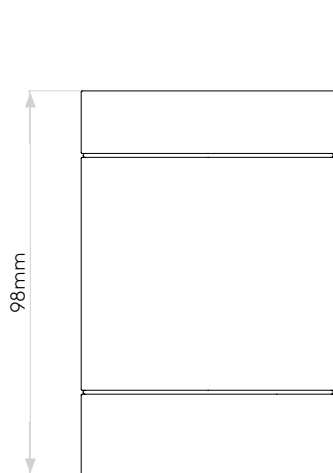

PRODUCT ELEVATIONS

astro

Please note that some dimensions may vary slightly due to manufacturing tolerances, this includes cable entry and fixing holes

Veillez noter que certaines dimensions peuvent varier légèrement en raison des tolérances de fabrication, y compris l'entrée de câble et les trous de fixation.

Bitte beachten Sie, dass die Maße Fertigungstoleranzen unterliegen und daher in geringem Umfang von der angegebenen Größe abweichen können. Dies gilt auch für Kabeleingänge und Befestigungslöcher.

Si prega notare che possono esserci piccole variazioni in alcune dimensioni dovute alle tolleranze di produzione, queste includono l'ingresso del cavo e i fori di fissaggio.