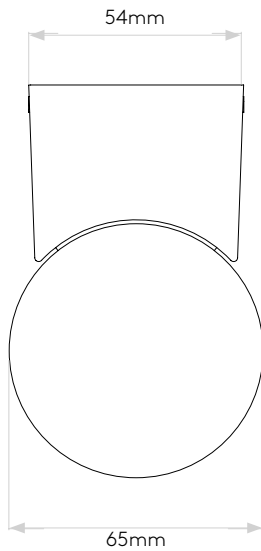

PRODUCT ELEVATIONS

astro

Please note that some dimensions may vary slightly due to manufacturing tolerances, this includes cable entry and fixing holes

Veillez noter que certaines dimensions peuvent varier légèrement en raison des tolérances de fabrication, y compris l'entrée de câble et les trous de fixation.

Bitte beachten Sie, dass die Maße Fertigungstoleranzen unterliegen und daher in geringem Umfang von der angegebenen Größe abweichen können. Dies gilt auch für Kabeleingänge und Befestigungslöcher.

Si prega notare che possono esserci piccole variazioni in alcune dimensioni dovute alle tolleranze di produzione, queste includono l'ingresso del cavo e i fori di fissaggio.