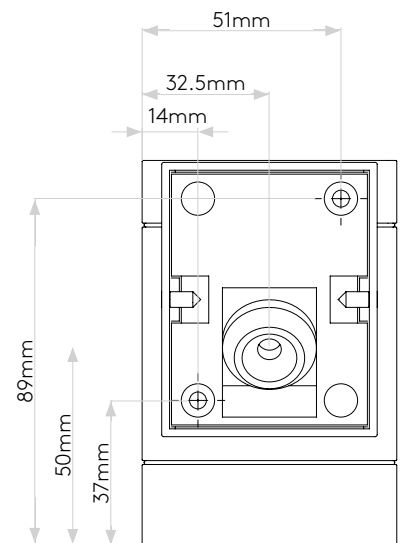

PRODUCT ELEVATIONS

astro

Please note that some dimensions may vary slightly due to manufacturing tolerances, this includes cable entry and fixing holes

Veillez noter que certaines dimensions peuvent varier légèrement en raison des tolérances de fabrication, y compris l'entrée de câble et les trous de fixation.

Bitte beachten Sie, dass die Maße Fertigungstoleranzen unterliegen und daher in geringem Umfang von der angegebenen Größe abweichen können. Dies gilt auch für Kabeleingänge und Befestigungslöcher.

Si prega notare che possono esserci piccole variazioni in alcune dimensioni dovute alle tolleranze di produzione, queste includono l'ingresso del cavo e i fori di fissaggio.