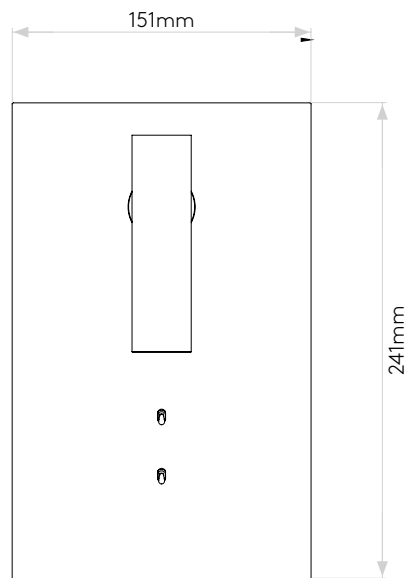

PRODUCT ELEVATIONS

astro

Please note that some dimensions may vary slightly due to manufacturing tolerances, this includes cable entry and fixing holes

Veuillez noter que certaines dimensions peuvent varier légèrement en raison des tolérances de fabrication, y compris l'entrée de câble et les trous de fixation.

Bitte beachten Sie, dass die Maße Fertigungstoleranzen unterliegen und daher in geringem Umfang von der angegebenen Größe abweichen können. Dies gilt auch für Kabeingänge und Befestigungslöcher.

Si prega notare che possono esserci piccole variazioni in alcune dimensioni dovute alle tolleranze di produzione, queste includono l'ingresso del cavo e i fori di fissaggio.