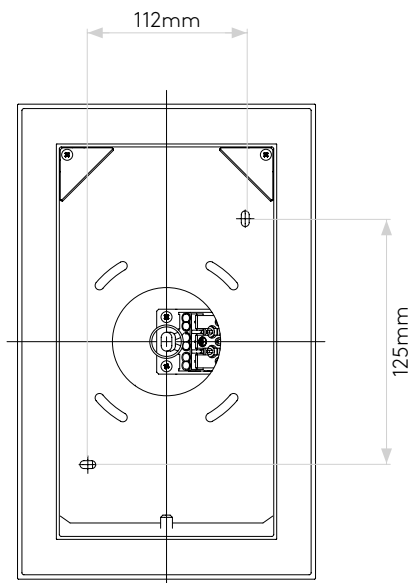

PRODUCT ELEVATIONS

astro

Please note that some dimensions may vary slightly due to manufacturing tolerances, this includes cable entry and fixing holes

Veuillez noter que certaines dimensions peuvent varier légèrement en raison des tolérances de fabrication, y compris l'entrée de câble et les trous de fixation.

Bitte beachten Sie, dass die Maße Fertigungstoleranzen unterliegen und daher in geringem Umfang von der angegebenen Größe abweichen können. Dies gilt auch für Kabeingänge und Befestigungslöcher.

Si prega notare che possono esserci piccole variazioni in alcune dimensioni dovute alle tolleranze di produzione, queste includono l'ingresso del cavo e i fori di fissaggio.