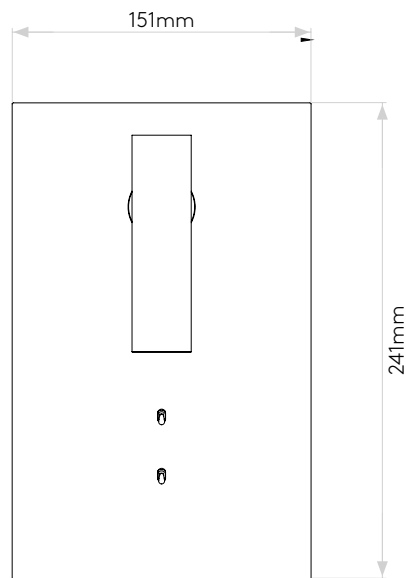

PRODUCT ELEVATIONS

astro

Please note that some dimensions may vary slightly due to manufacturing tolerances, this includes cable entry and fixing holes

Veuillez noter que certaines dimensions peuvent varier légèrement en raison des tolérances de fabrication, y compris l'entrée de câble et les trous de fixation.

Bitte beachten Sie, dass die Maße Fertigungstoleranzen unterliegen und daher in geringem Umfang von der angegebenen Größe abweichen können. Dies gilt auch für Kabeingänge und Befestigungslöcher.

Si prega notare che possono esserci piccole variazioni in alcune dimensioni dovute alle tolleranze di produzione, queste includono l'ingresso del cavo e i fori di fissaggio.