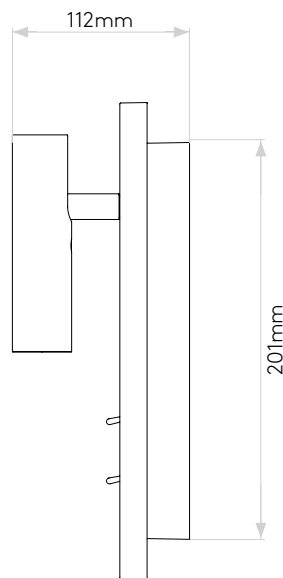

PRODUCT ELEVATIONS

astro

Please note that some dimensions may vary slightly due to manufacturing tolerances, this includes cable entry and fixing holes

Veuillez noter que certaines dimensions peuvent varier légèrement en raison des tolérances de fabrication, y compris l'entrée de câble et les trous de fixation.

Bitte beachten Sie, dass die Maße Fertigungstoleranzen unterliegen und daher in geringem Umfang von der angegebenen Größe abweichen können. Dies gilt auch für Kabeingänge und Befestigungslöcher.

Si prega notare che possono esserci piccole variazioni in alcune dimensioni dovute alle tolleranze di produzione, queste includono l'ingresso del cavo e i fori di fissaggio.