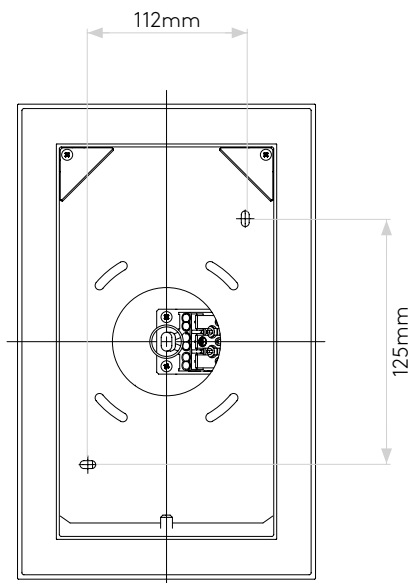

PRODUCT ELEVATIONS

astro

Please note that some dimensions may vary slightly due to manufacturing tolerances, this includes cable entry and fixing holes

Veuillez noter que certaines dimensions peuvent varier légèrement en raison des tolérances de fabrication, y compris l'entrée de câble et les trous de fixation.

Bitte beachten Sie, dass die Maße Fertigungstoleranzen unterliegen und daher in geringem Umfang von der angegebenen Größe abweichen können. Dies gilt auch für Kabeingänge und Befestigungslöcher.

Si prega notare che possono esserci piccole variazioni in alcune dimensioni dovute alle tolleranze di produzione, queste includono l'ingresso del cavo e i fori di fissaggio.