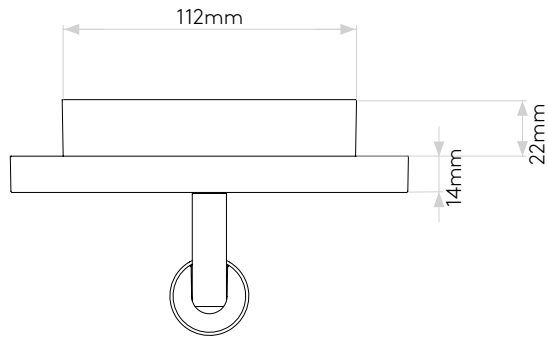

PRODUCT ELEVATIONS

astro

Please note that some dimensions may vary slightly due to manufacturing tolerances, this includes cable entry and fixing holes

Veuillez noter que certaines dimensions peuvent varier légèrement en raison des tolérances de fabrication, y compris l'entrée de câble et les trous de fixation.

Bitte beachten Sie, dass die Maße Fertigungstoleranzen unterliegen und daher in geringem Umfang von der angegebenen Größe abweichen können. Dies gilt auch für Kabeingänge und Befestigungslöcher.

Si prega notare che possono esserci piccole variazioni in alcune dimensioni dovute alle tolleranze di produzione, queste includono l'ingresso del cavo e i fori di fissaggio.