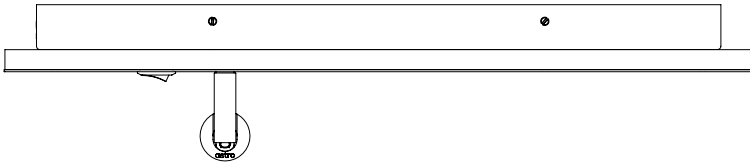

PRODUCT ELEVATIONS

astro

Please note that some dimensions may vary slightly due to manufacturing tolerances, this includes cable entry and fixing holes

Veuillez noter que certaines dimensions peuvent varier légèrement en raison des tolérances de fabrication, y compris l'entrée de câble et les trous de fixation.

Bitte beachten Sie, dass die Maße Fertigungstoleranzen unterliegen und daher in geringem Umfang von der angegebenen Größe abweichen können. Dies gilt auch für Kabeingänge und Befestigungslöcher.

Si prega notare che possono esserci piccole variazioni in alcune dimensioni dovute alle tolleranze di produzione, queste includono l'ingresso del cavo e i fori di fissaggio.