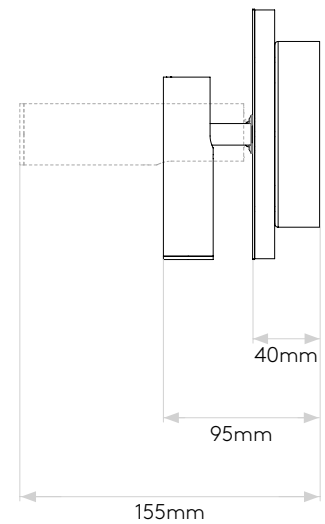

PRODUCT ELEVATIONS

astro

Please note that some dimensions may vary slightly due to manufacturing tolerances, this includes cable entry and fixing holes

Veuillez noter que certaines dimensions peuvent varier légèrement en raison des tolérances de fabrication, y compris l'entrée de câble et les trous de fixation.

Bitte beachten Sie, dass die Maße Fertigungstoleranzen unterliegen und daher in geringem Umfang von der angegebenen Größe abweichen können. Dies gilt auch für Kabeingänge und Befestigungslöcher.

Si prega notare che possono esserci piccole variazioni in alcune dimensioni dovute alle tolleranze di produzione, queste includono l'ingresso del cavo e i fori di fissaggio.