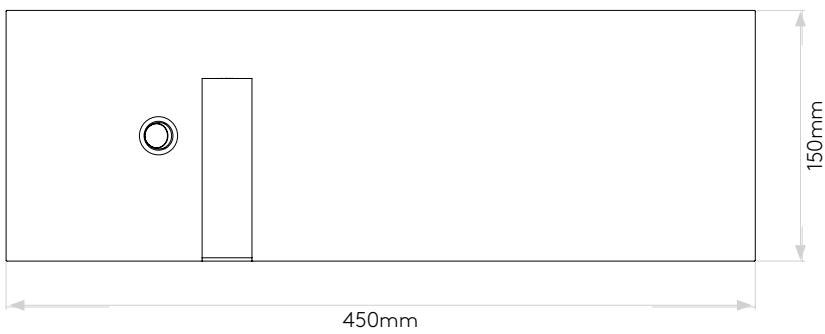

PRODUCT ELEVATIONS

astro

Please note that some dimensions may vary slightly due to manufacturing tolerances, this includes cable entry and fixing holes

Veuillez noter que certaines dimensions peuvent varier légèrement en raison des tolérances de fabrication, y compris l'entrée de câble et les trous de fixation.

Bitte beachten Sie, dass die Maße Fertigungstoleranzen unterliegen und daher in geringem Umfang von der angegebenen Größe abweichen können. Dies gilt auch für Kabeingänge und Befestigungslöcher.

Si prega notare che possono esserci piccole variazioni in alcune dimensioni dovute alle tolleranze di produzione, queste includono l'ingresso del cavo e i fori di fissaggio.