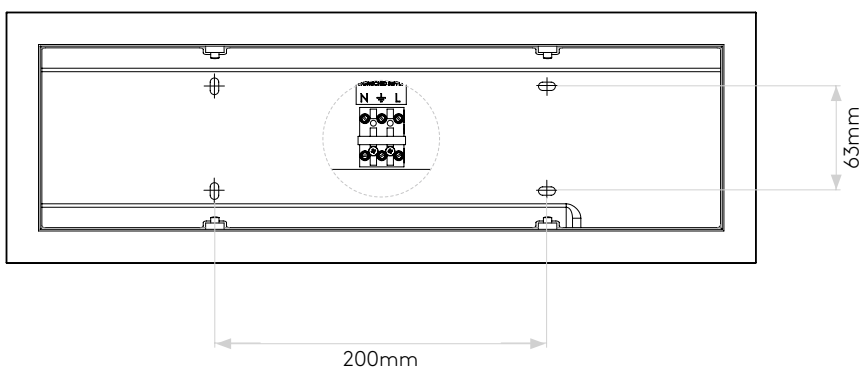

PRODUCT ELEVATIONS

astro

Please note that some dimensions may vary slightly due to manufacturing tolerances, this includes cable entry and fixing holes

Veuillez noter que certaines dimensions peuvent varier légèrement en raison des tolérances de fabrication, y compris l'entrée de câble et les trous de fixation.

Bitte beachten Sie, dass die Maße Fertigungstoleranzen unterliegen und daher in geringem Umfang von der angegebenen Größe abweichen können. Dies gilt auch für Kabeingänge und Befestigungslöcher.

Si prega notare che possono esserci piccole variazioni in alcune dimensioni dovute alle tolleranze di produzione, queste includono l'ingresso del cavo e i fori di fissaggio.