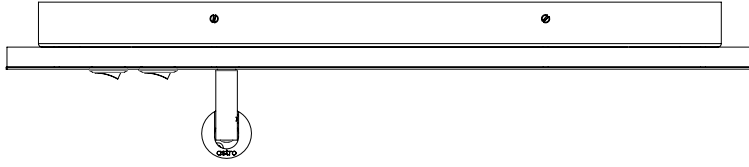

PRODUCT ELEVATIONS

astro

Please note that some dimensions may vary slightly due to manufacturing tolerances, this includes cable entry and fixing holes

Veuillez noter que certaines dimensions peuvent varier légèrement en raison des tolérances de fabrication, y compris l'entrée de câble et les trous de fixation.

Bitte beachten Sie, dass die Maße Fertigungstoleranzen unterliegen und daher in geringem Umfang von der angegebenen Größe abweichen können. Dies gilt auch für Kabeingänge und Befestigungslöcher.

Si prega notare che possono esserci piccole variazioni in alcune dimensioni dovute alle tolleranze di produzione, queste includono l'ingresso del cavo e i fori di fissaggio.