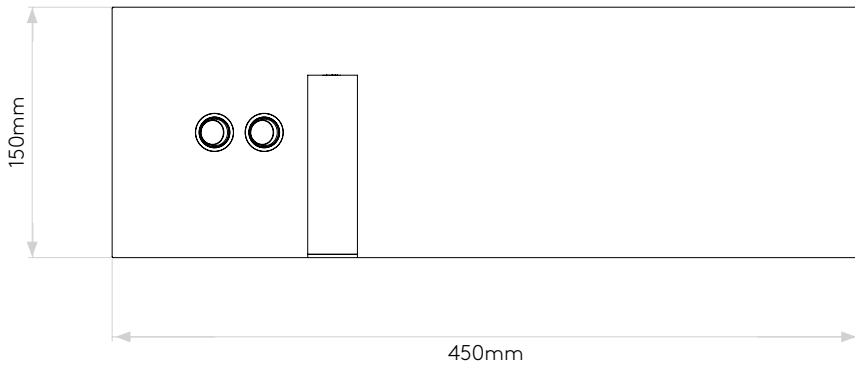

PRODUCT ELEVATIONS

astro

Please note that some dimensions may vary slightly due to manufacturing tolerances, this includes cable entry and fixing holes

Veuillez noter que certaines dimensions peuvent varier légèrement en raison des tolérances de fabrication, y compris l'entrée de câble et les trous de fixation.

Bitte beachten Sie, dass die Maße Fertigungstoleranzen unterliegen und daher in geringem Umfang von der angegebenen Größe abweichen können. Dies gilt auch für Kabeingänge und Befestigungslöcher.

Si prega notare che possono esserci piccole variazioni in alcune dimensioni dovute alle tolleranze di produzione, queste includono l'ingresso del cavo e i fori di fissaggio.