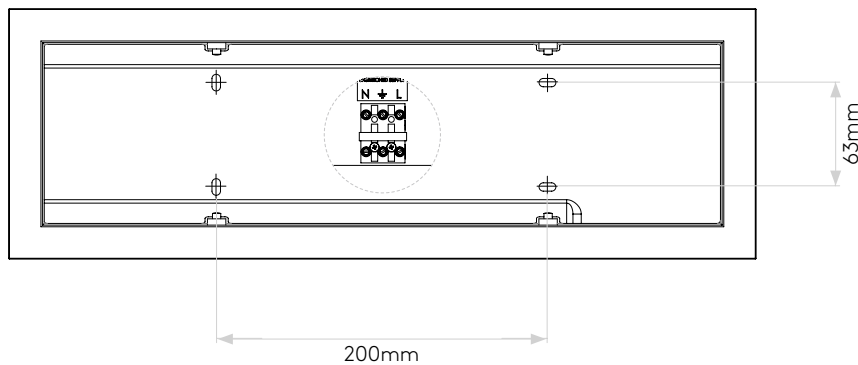

PRODUCT ELEVATIONS

astro

Please note that some dimensions may vary slightly due to manufacturing tolerances, this includes cable entry and fixing holes

Veuillez noter que certaines dimensions peuvent varier légèrement en raison des tolérances de fabrication, y compris l'entrée de câble et les trous de fixation.

Bitte beachten Sie, dass die Maße Fertigungstoleranzen unterliegen und daher in geringem Umfang von der angegebenen Größe abweichen können. Dies gilt auch für Kabeingänge und Befestigungslöcher.

Si prega notare che possono esserci piccole variazioni in alcune dimensioni dovute alle tolleranze di produzione, queste includono l'ingresso del cavo e i fori di fissaggio.