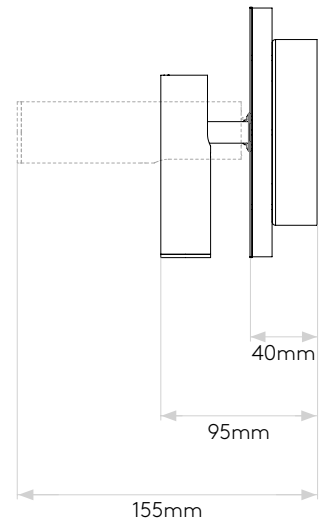

PRODUCT ELEVATIONS

astro

Please note that some dimensions may vary slightly due to manufacturing tolerances, this includes cable entry and fixing holes

Veuillez noter que certaines dimensions peuvent varier légèrement en raison des tolérances de fabrication, y compris l'entrée de câble et les trous de fixation.

Bitte beachten Sie, dass die Maße Fertigungstoleranzen unterliegen und daher in geringem Umfang von der angegebenen Größe abweichen können. Dies gilt auch für Kabeingänge und Befestigungslöcher.

Si prega notare che possono esserci piccole variazioni in alcune dimensioni dovute alle tolleranze di produzione, queste includono l'ingresso del cavo e i fori di fissaggio.