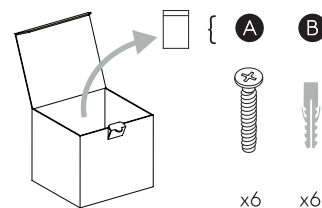

RICHMOND 235

7864 / SKU 134006

astro

GB PLEASE READ THE INSTRUCTIONS CAREFULLY BEFORE COMMENCING ASSEMBLY

Live: Normally Brown / Red
Neutral: Normally Blue / Black
Earth: Normally Green / Yellow

FR LIRE ATTENTIVEMENT LES INSTRUCTIONS AVANT DE COMMENCER LE MONTAGE

Phase: Normalement Brun / Rouge
Neutre: Normalement Bleu / Noir
Terre: Normalement Vert / Jaune

IT LEGGERE ATTENTAMENTE LE ISTRUZIONI PRIMA DI COMINCIARE L'ASSEMBLAGGIO

Cavo positivo: normalmente marrone o rosso
Cavo neutro: normalmente blu o nero
Cavo terra: normalmente verde o giallo

DE LESEN SIE BITTE DIE ANWEISUNGEN SORGFALTIG DURCH, BEVOR SIE MIT DEM ZUSAMMENBAUEN BEGINNEN

Phase: Normalerweise Braun / Rot
Nullleiter: Normalerweise Blau / Schwarz
Erde: Normalerweise Grün / Gelb