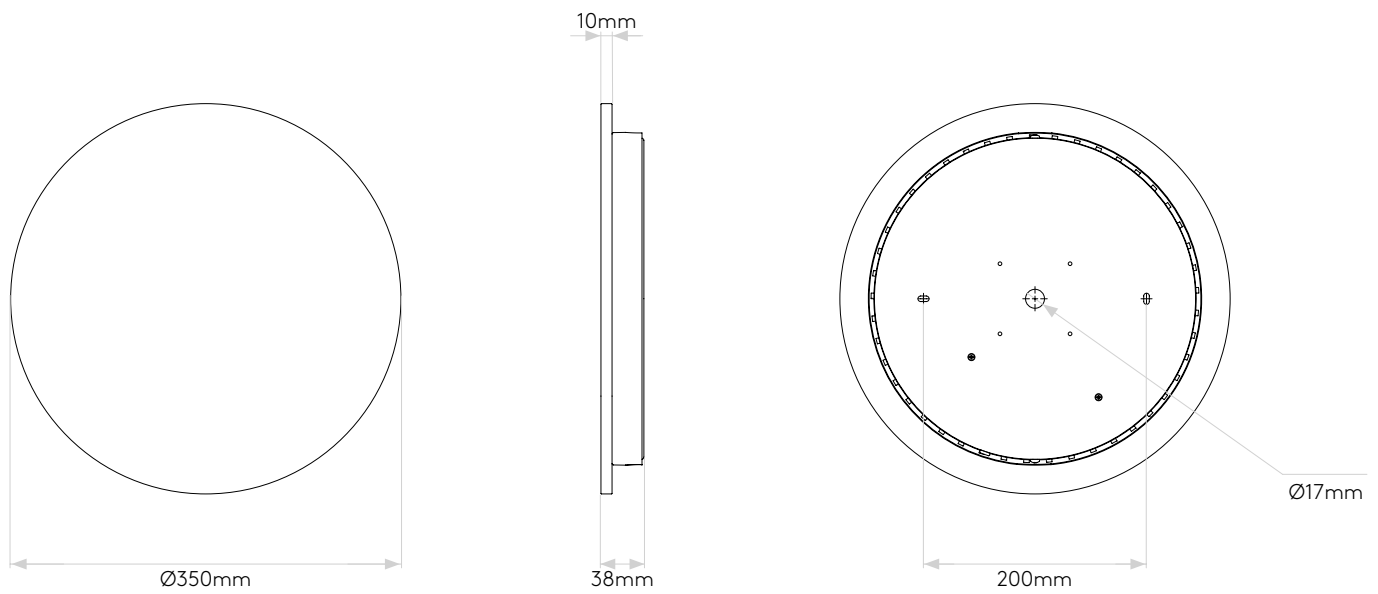

PRODUCT ELEVATIONS

astro

Please note that some dimensions may vary slightly due to manufacturing tolerances, this includes cable entry and fixing holes

Veillez noter que certaines dimensions peuvent varier légèrement en raison des tolérances de fabrication, y compris l'entrée de câble et les trous de fixation.

Bitte beachten Sie, dass die Maße Fertigungstoleranzen unterliegen und daher in geringem Umfang von der angegebenen Größe abweichen können. Dies gilt auch für Kabeleingänge und Befestigungslöcher.

Si prega notare che possono esserci piccole variazioni in alcune dimensioni dovute alle tolleranze di produzione, queste includono l'ingresso del cavo e i fori di fissaggio.