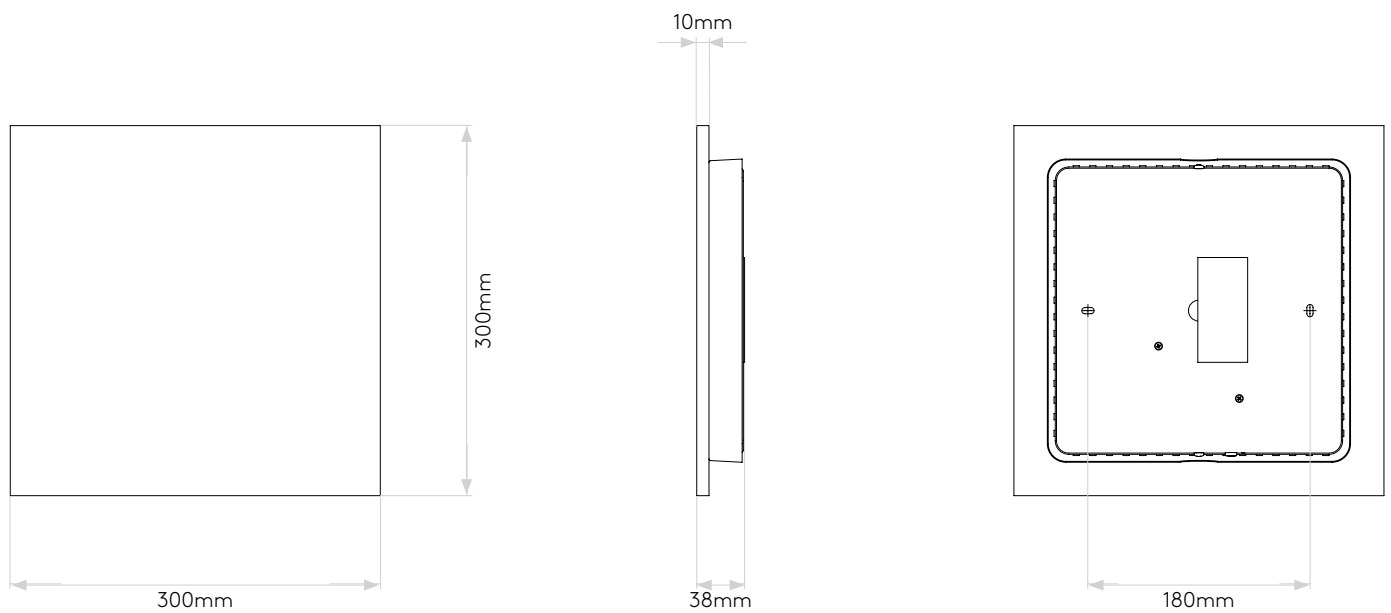

PRODUCT ELEVATIONS

astro

Please note that some dimensions may vary slightly due to manufacturing tolerances, this includes cable entry and fixing holes

Veillez noter que certaines dimensions peuvent varier légèrement en raison des tolérances de fabrication, y compris l'entrée de câble et les trous de fixation.

Bitte beachten Sie, dass die Maße Fertigungstoleranzen unterliegen und daher in geringem Umfang von der angegebenen Größe abweichen können. Dies gilt auch für Kabeleingänge und Befestigungslöcher.

Si prega notare che possono esserci piccole variazioni in alcune dimensioni dovute alle tolleranze di produzione, queste includono l'ingresso del cavo e i fori di fissaggio.