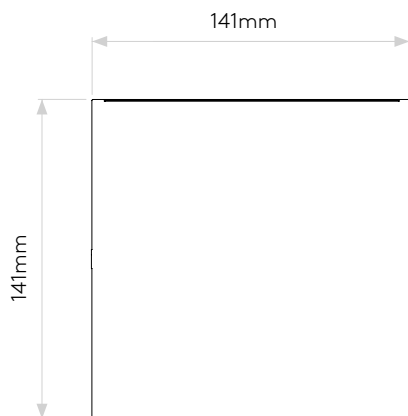

PRODUCT ELEVATIONS

astro

Please note that some dimensions may vary slightly due to manufacturing tolerances, this includes cable entry and fixing holes

Veillez noter que certaines dimensions peuvent varier légèrement en raison des tolérances de fabrication, y compris l'entrée de câble et les trous de fixation.

Bitte beachten Sie, dass die Maße Fertigungstoleranzen unterliegen und daher in geringem Umfang von der angegebenen Größe abweichen können. Dies gilt auch für Kabeingänge und Befestigungslöcher.

Si prega notare che possono esserci piccole variazioni in alcune dimensioni dovute alle tolleranze di produzione, queste includono l'ingresso del cavo e i fori di fissaggio.