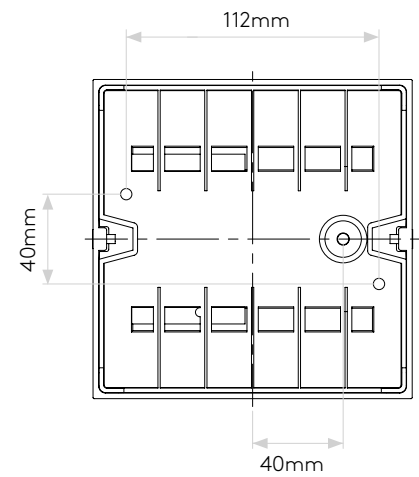

PRODUCT ELEVATIONS

astro

Please note that some dimensions may vary slightly due to manufacturing tolerances, this includes cable entry and fixing holes

Veillez noter que certaines dimensions peuvent varier légèrement en raison des tolérances de fabrication, y compris l'entrée de câble et les trous de fixation.

Bitte beachten Sie, dass die Maße Fertigungstoleranzen unterliegen und daher in geringem Umfang von der angegebenen Größe abweichen können. Dies gilt auch für Kabeingänge und Befestigungslöcher.

Si prega notare che possono esserci piccole variazioni in alcune dimensioni dovute alle tolleranze di produzione, queste includono l'ingresso del cavo e i fori di fissaggio.