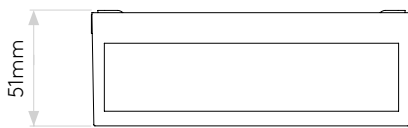

PRODUCT ELEVATIONS

astro

Please note that some dimensions may vary slightly due to manufacturing tolerances, this includes cable entry and fixing holes

Veillez noter que certaines dimensions peuvent varier légèrement en raison des tolérances de fabrication, y compris l'entrée de câble et les trous de fixation.

Bitte beachten Sie, dass die Maße Fertigungstoleranzen unterliegen und daher in geringem Umfang von der angegebenen Größe abweichen können. Dies gilt auch für Kabeingänge und Befestigungslöcher.

Si prega notare che possono esserci piccole variazioni in alcune dimensioni dovute alle tolleranze di produzione, queste includono l'ingresso del cavo e i fori di fissaggio.