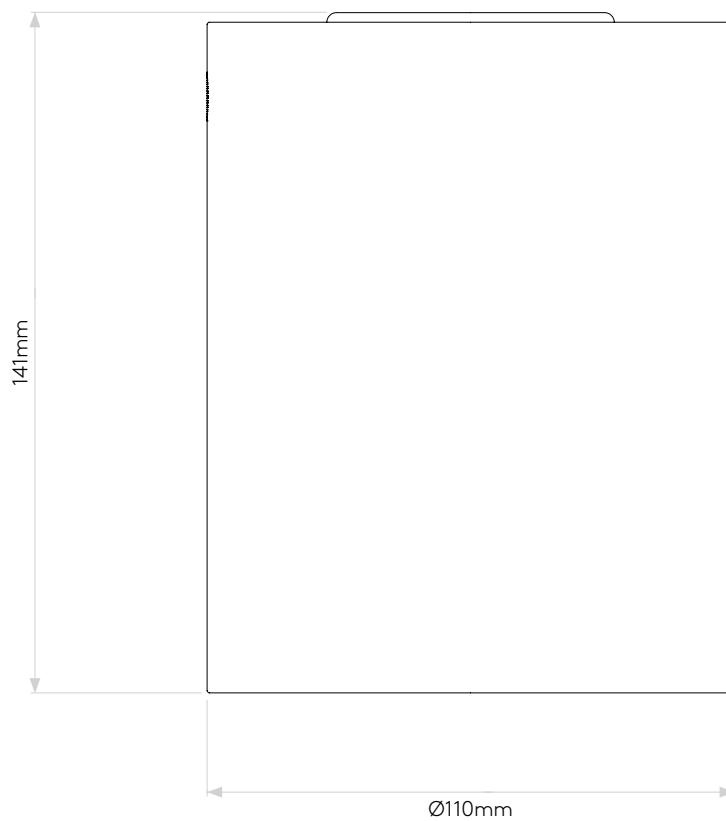

PRODUCT ELEVATIONS

astro

Please note that some dimensions may vary slightly due to manufacturing tolerances, this includes cable entry and fixing holes

Veillez noter que certaines dimensions peuvent varier légèrement en raison des tolérances de fabrication, y compris l'entrée de câble et les trous de fixation.

Bitte beachten Sie, dass die Maße Fertigungstoleranzen unterliegen und daher in geringem Umfang von der angegebenen Größe abweichen können. Dies gilt auch für Kabeleingänge und Befestigungslöcher.

Si prega notare che possono esserci piccole variazioni in alcune dimensioni dovute alle tolleranze di produzione, queste includono l'ingresso del cavo e i fori di fissaggio.