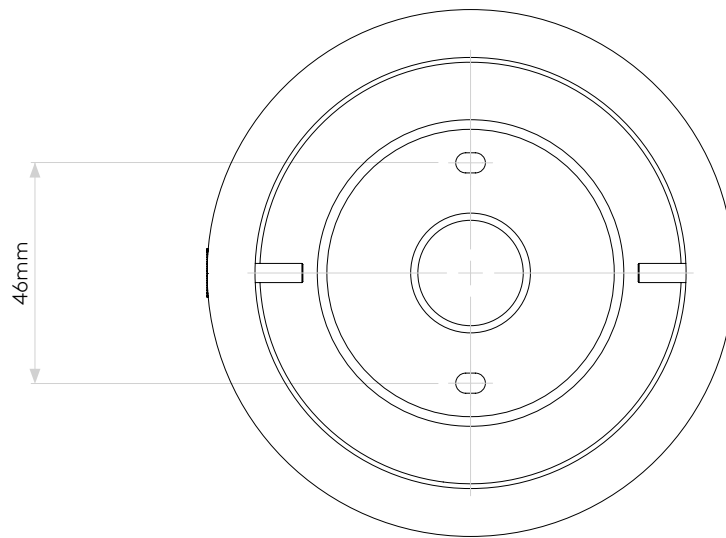

PRODUCT ELEVATIONS

astro

Please note that some dimensions may vary slightly due to manufacturing tolerances, this includes cable entry and fixing holes

Veillez noter que certaines dimensions peuvent varier légèrement en raison des tolérances de fabrication, y compris l'entrée de câble et les trous de fixation.

Bitte beachten Sie, dass die Maße Fertigungstoleranzen unterliegen und daher in geringem Umfang von der angegebenen Größe abweichen können. Dies gilt auch für Kabeleingänge und Befestigungslöcher.

Si prega notare che possono esserci piccole variazioni in alcune dimensioni dovute alle tolleranze di produzione, queste includono l'ingresso del cavo e i fori di fissaggio.